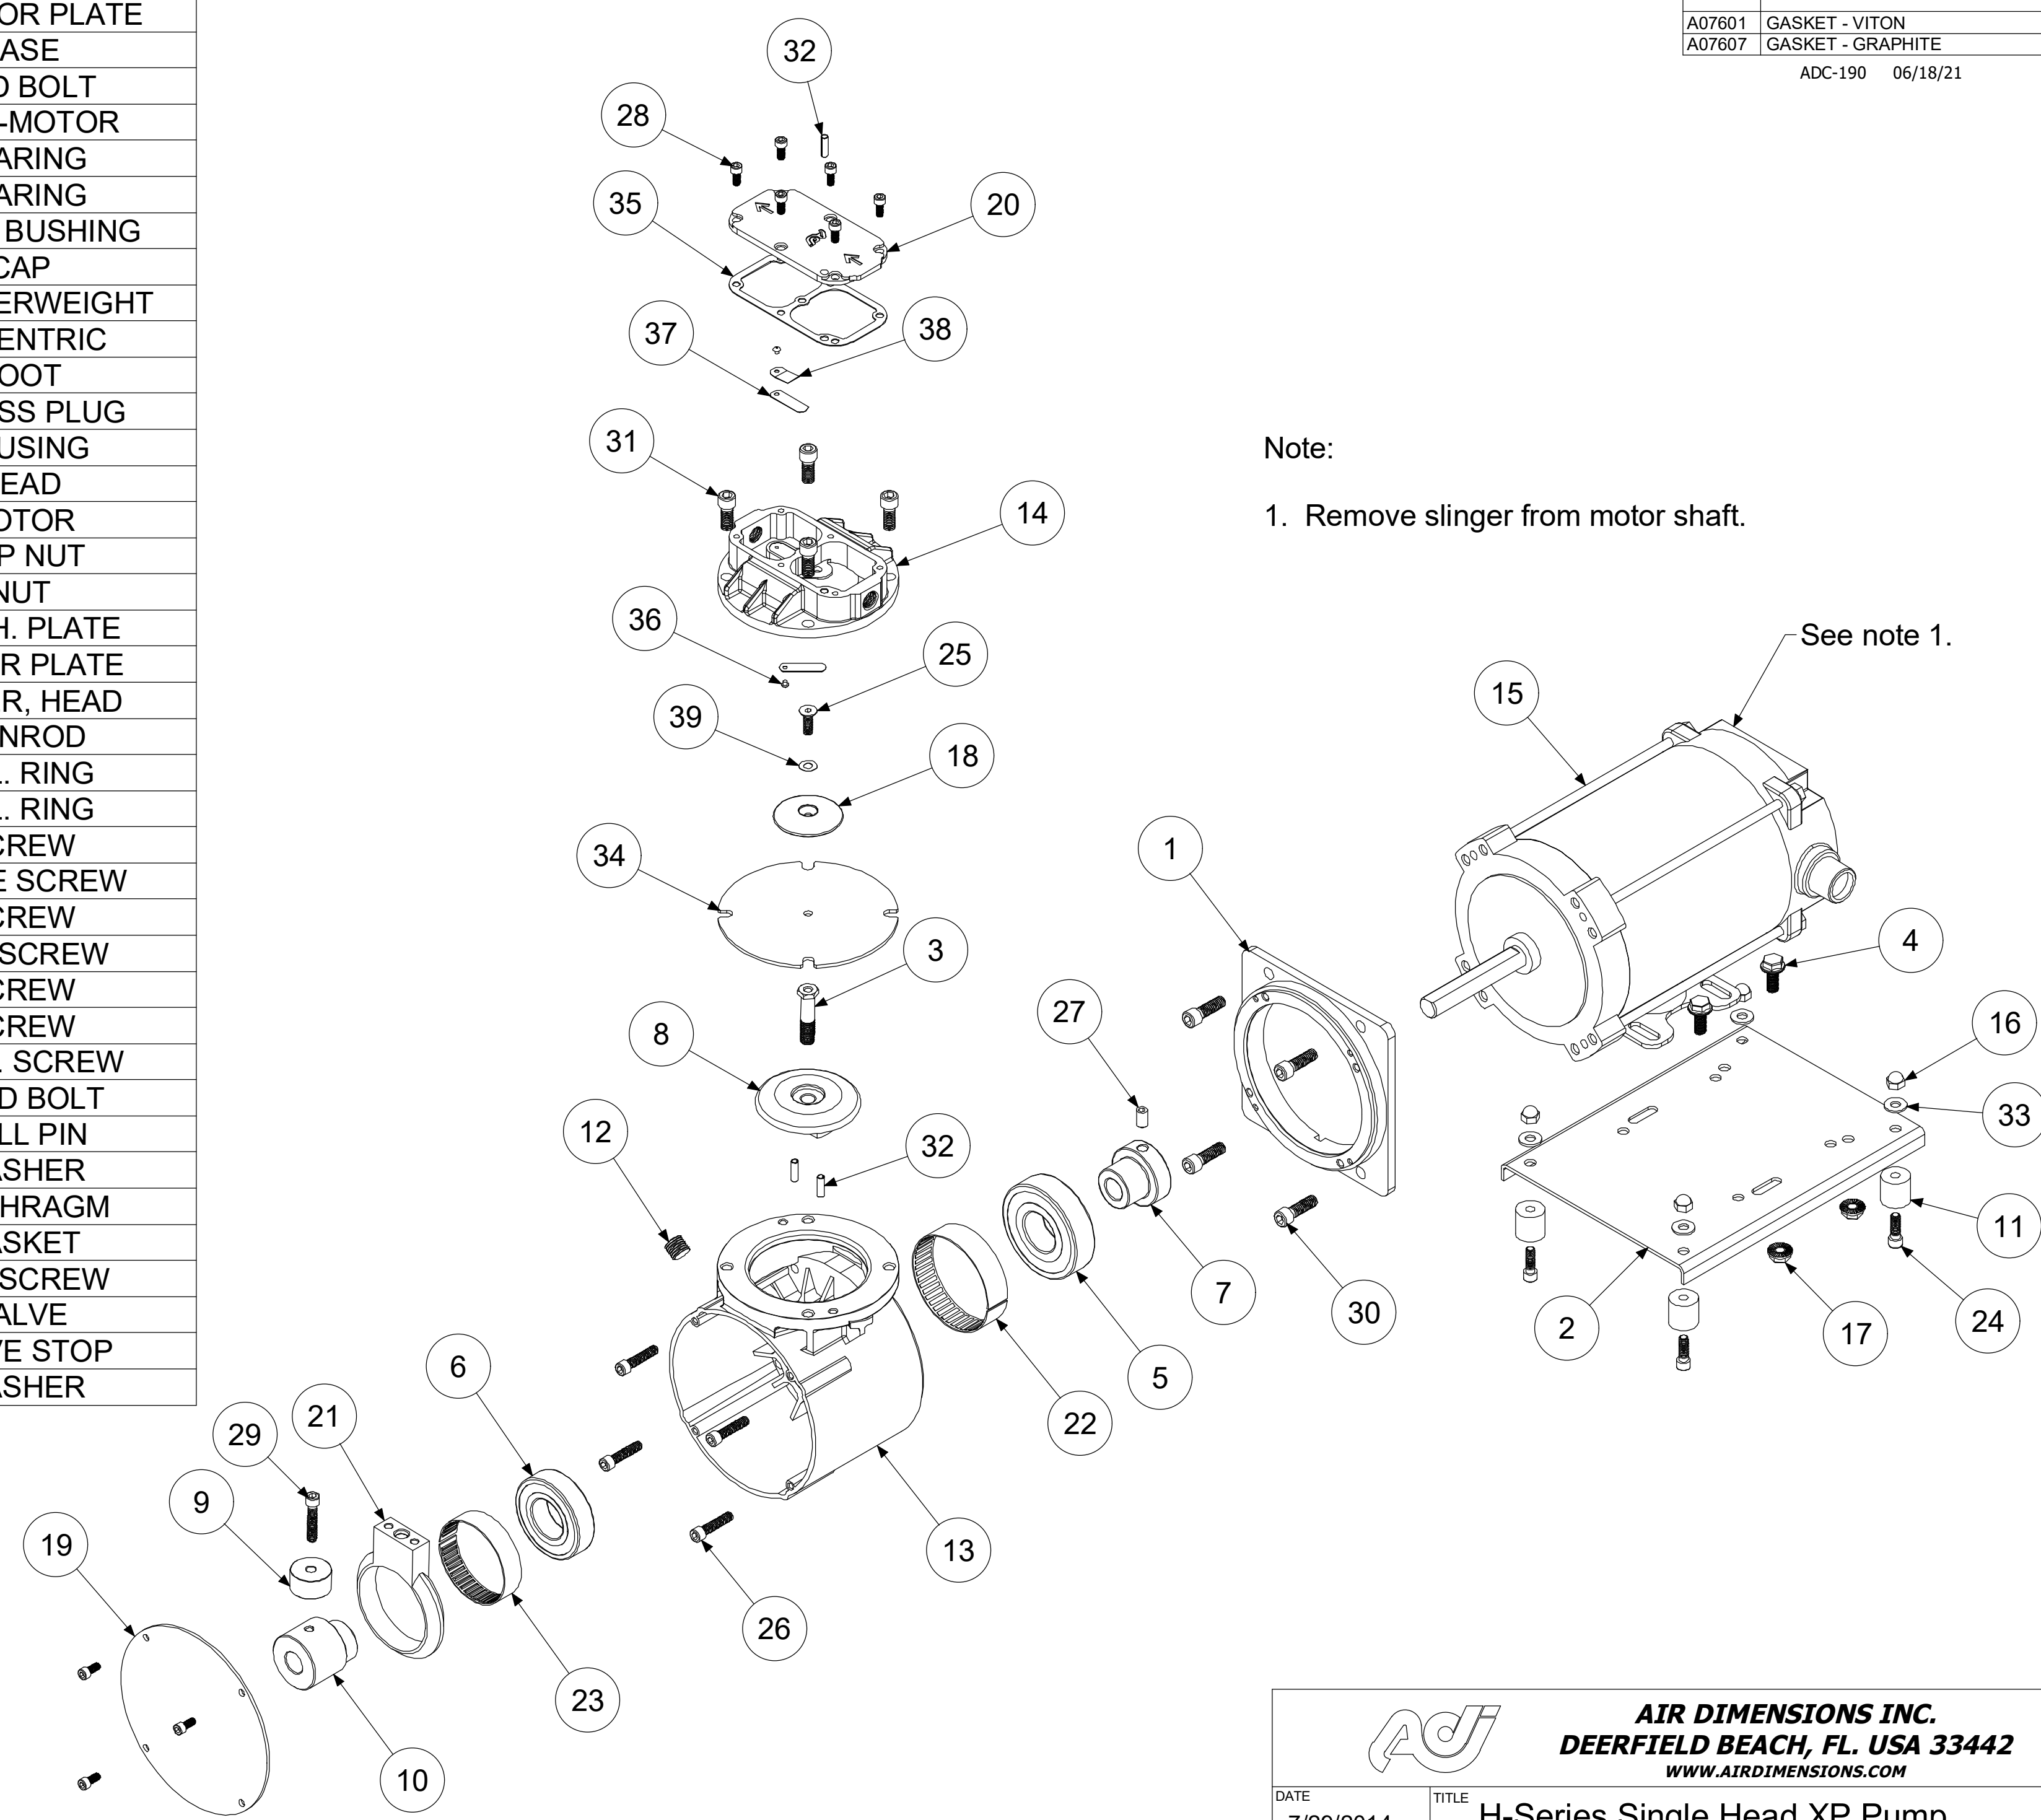

Parts List

ALTERNATE PARTS LIST	
A04601	DIAPHRAGM - TEFLON/EPDM
A04611	DIAPHRAGM - 3 PLY TEFLON
A07601	GASKET - VITON
A07607	GASKET - GRAPHITE

ADC-190 06/18/21

ITEM	QTY	PART #	DESCRIPTION
1	1	A01602	ADAPTOR PLATE
2	1	A02002	BASE
3	1	A02017	ROD BOLT
4	4	A02038	BOLT-MOTOR
5	1	A02610	BEARING
6	1	A02611	BEARING
7	1	A02633	SHAFT BUSHING
8	1	A03601	CAP
9	1	A03602	COUNTERWEIGHT
10	1	A05601A	ECCENTRIC
11	4	A06001	FOOT
12	1	A06606	ACCESS PLUG
13	1	A08602	HOUSING
14	1	A08603	HEAD
15	1	A13022	MOTOR
16	4	A14001	CAP NUT
17	4	A14009	NUT
18	1	A16601	DIAPH. PLATE
19	1	A16607	COVER PLATE
20	1	A16608	COVER, HEAD
21	1	A18601	CONROD
22	1	A18602	TOL. RING
23	1	A18603	TOL. RING
24	4	A19005	SCREW
25	1	A19007	PLATE SCREW
26	4	A19009A	SCREW
27	1	A19010	SET SCREW
28	10	A19013	SCREW
29	1	A19017	SCREW
30	4	A19022	ADPT. SCREW
31	4	A19605	HEAD BOLT
32	3	A19651	ROLL PIN
33	4	A23004	WASHER
34	1	*A04601	DIAPHRAGM
35	1	*A07601	GASKET
36	2	*A22002	4-40 SCREW
37	2	*A22601	VALVE
38	1	*A22605	VALVE STOP
39	1	*A23001	WASHER

*RECOMMENDED SPARE PARTS KITS

DIAPHRAGM KITS	
11605	TEFLON/EPDM
11611	3-PLY TEFLON
11612	3-PLY TEFLON (GRAPHITE GASKET)

INCLUDES ITEMS 34-39

MOTOR DESCRIPTION:
A13022 1/6HP 115/230V 50/60Hz 1Ph

Note:

1. Remove slinger from motor shaft.

See note 1.

		AIR DIMENSIONS INC. DEERFIELD BEACH, FL. USA 33442 WWW.AIRDIMENSIONS.COM	
DATE	7/29/2014	TITLE	H-Series Single Head XP Pump
APPROVED BY	FDM	DWG NO	H301-Fx-RC5
		MODEL #	H301-Fx-RC5
		SHEET 2 OF 2	