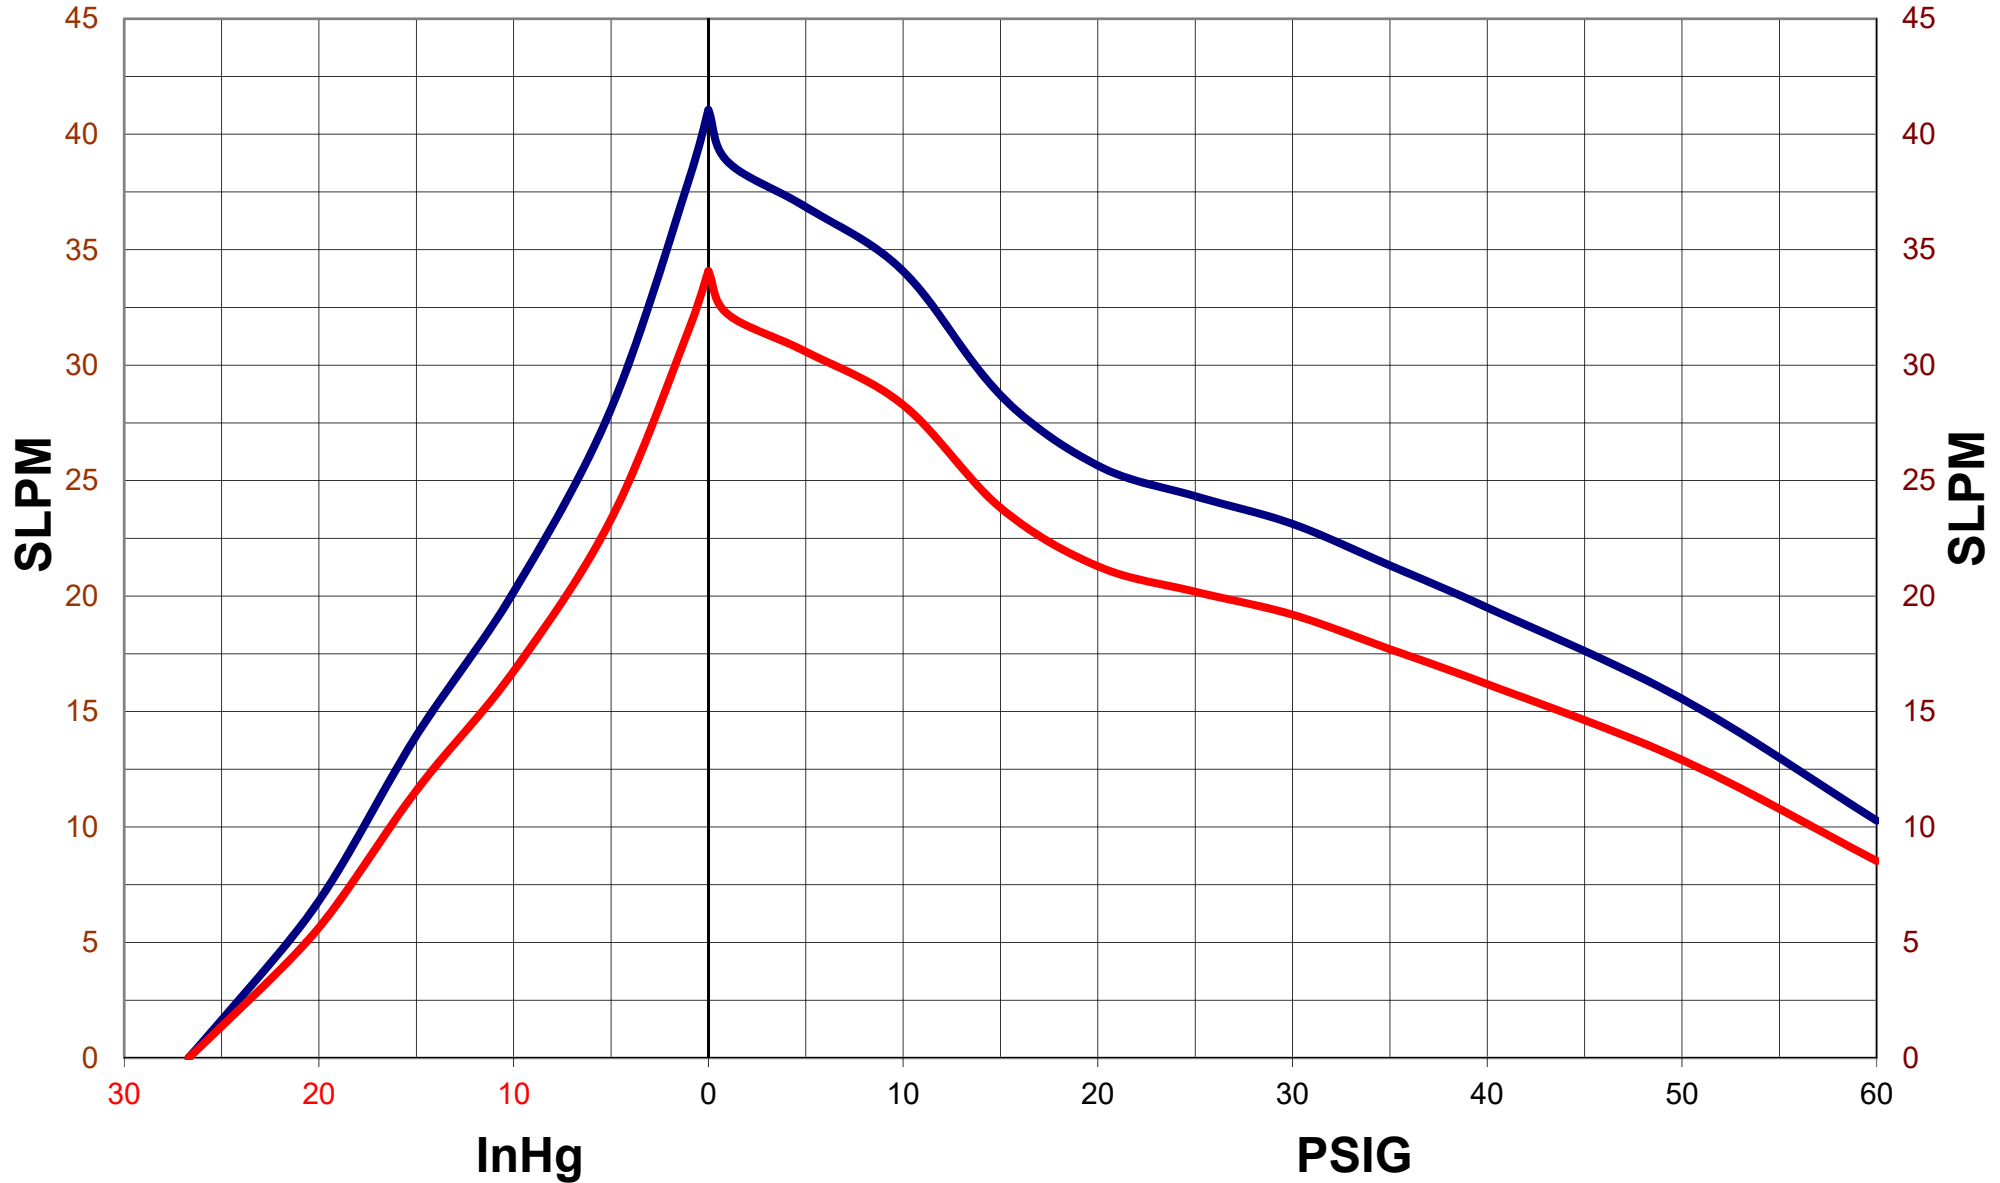

H-Series Dia-Vac - H301

Blue - 60 Hz
Red - 50 Hz

Max Pressure = 60.0 PSIG (4.13 barG)
Max Vacuum = 26.7 InHg (904 mBarG)
Max Flow = 41.1 SLPM (1.45 SCFM)

-Test results are averaged, and therefore should be considered approximate.
-These test results are for reference only, and are intended to help provide information to the user when determining which pump to buy. Actual pump performance will depend upon the users' applications.