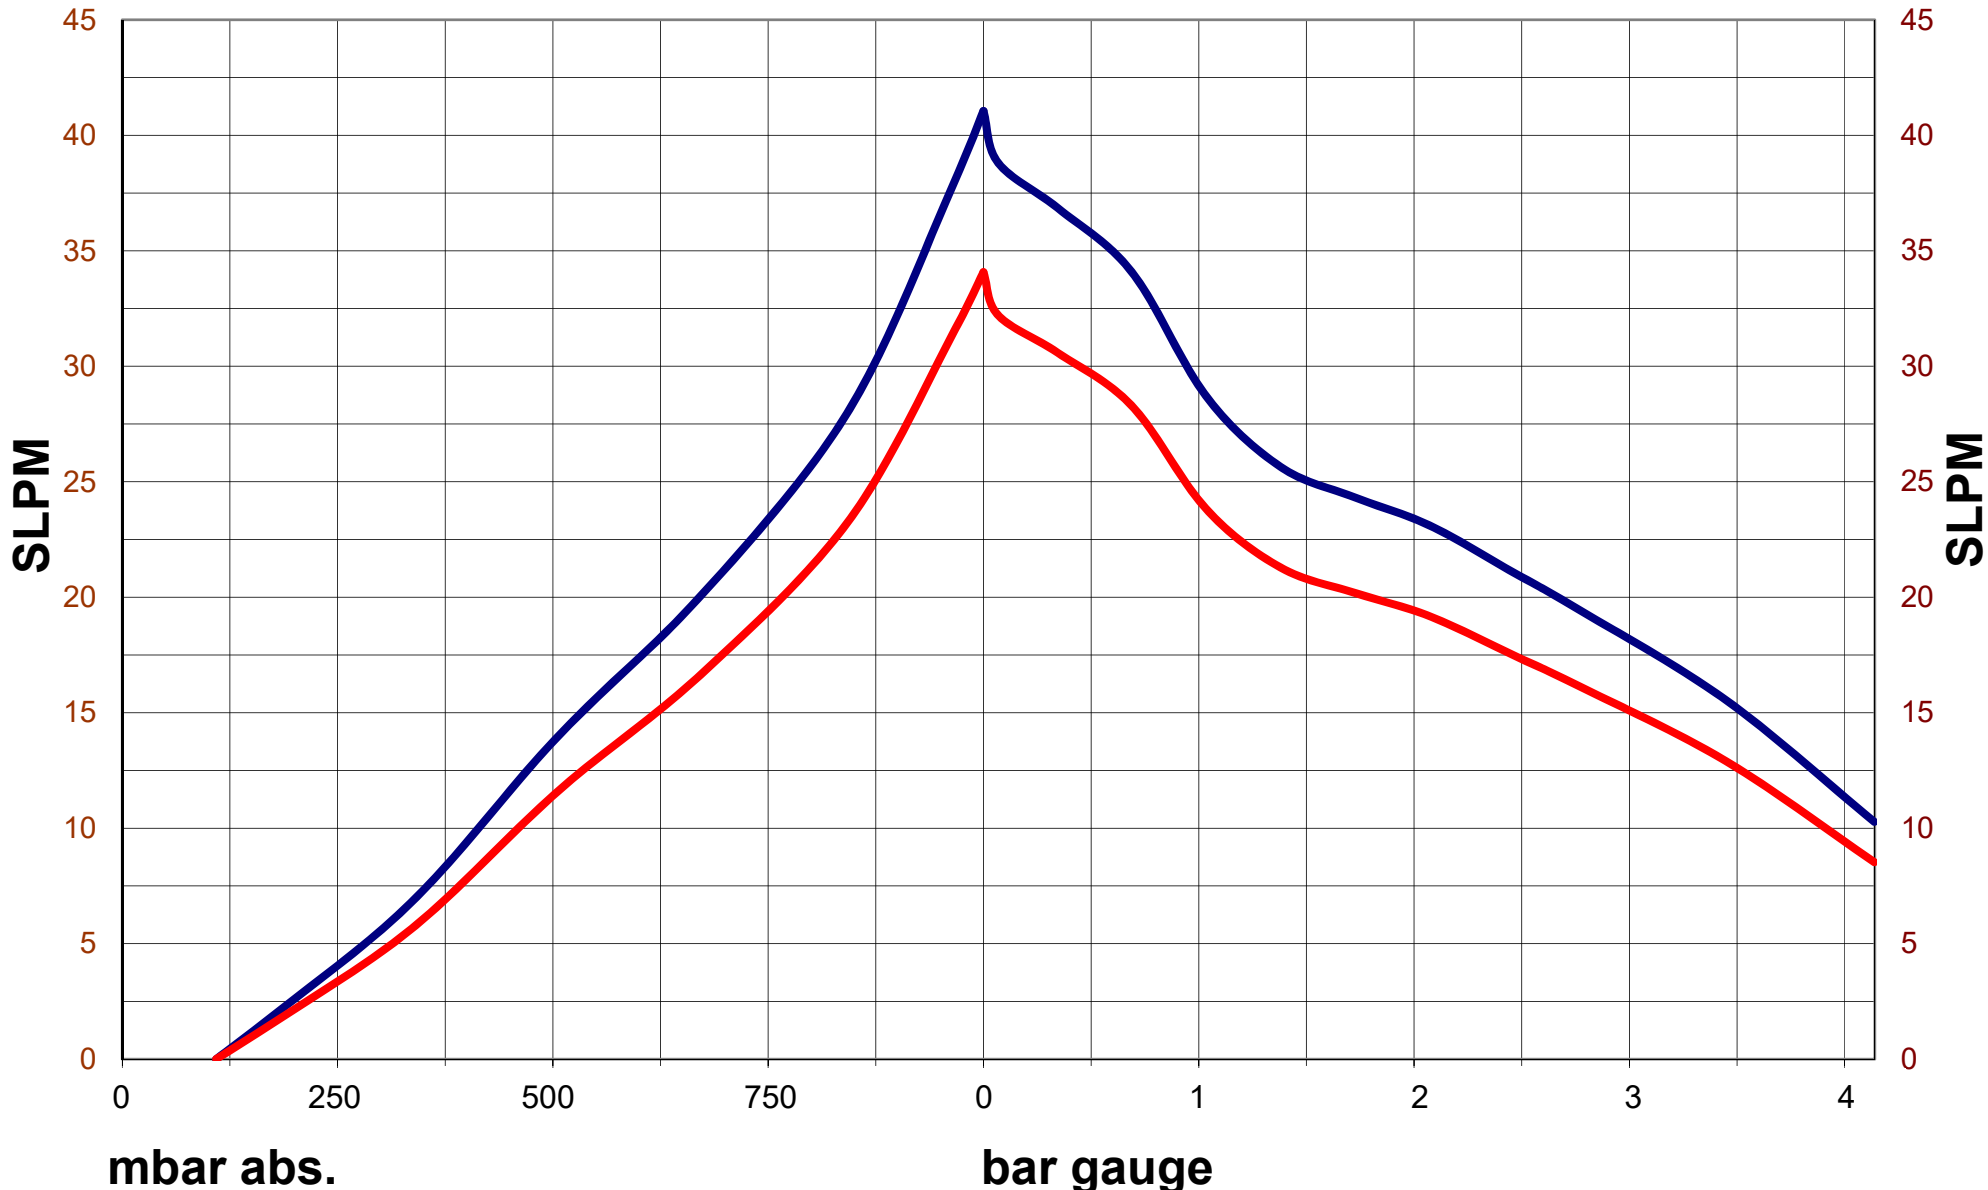

H-Series Dia-Vac - H301

Blue - 60 Hz
Red - 50 Hz

Max Pressure = 4.14 bar gauge
Max Vacuum = 109 mbar abs.
Max Flow = 41.1 SLPM

-Test results are averaged, and therefore should be considered approximate.
-These test results are for reference only, and are intended to help provide information to the user when determining which pump to buy. Actual pump performance will depend upon the users' applications.