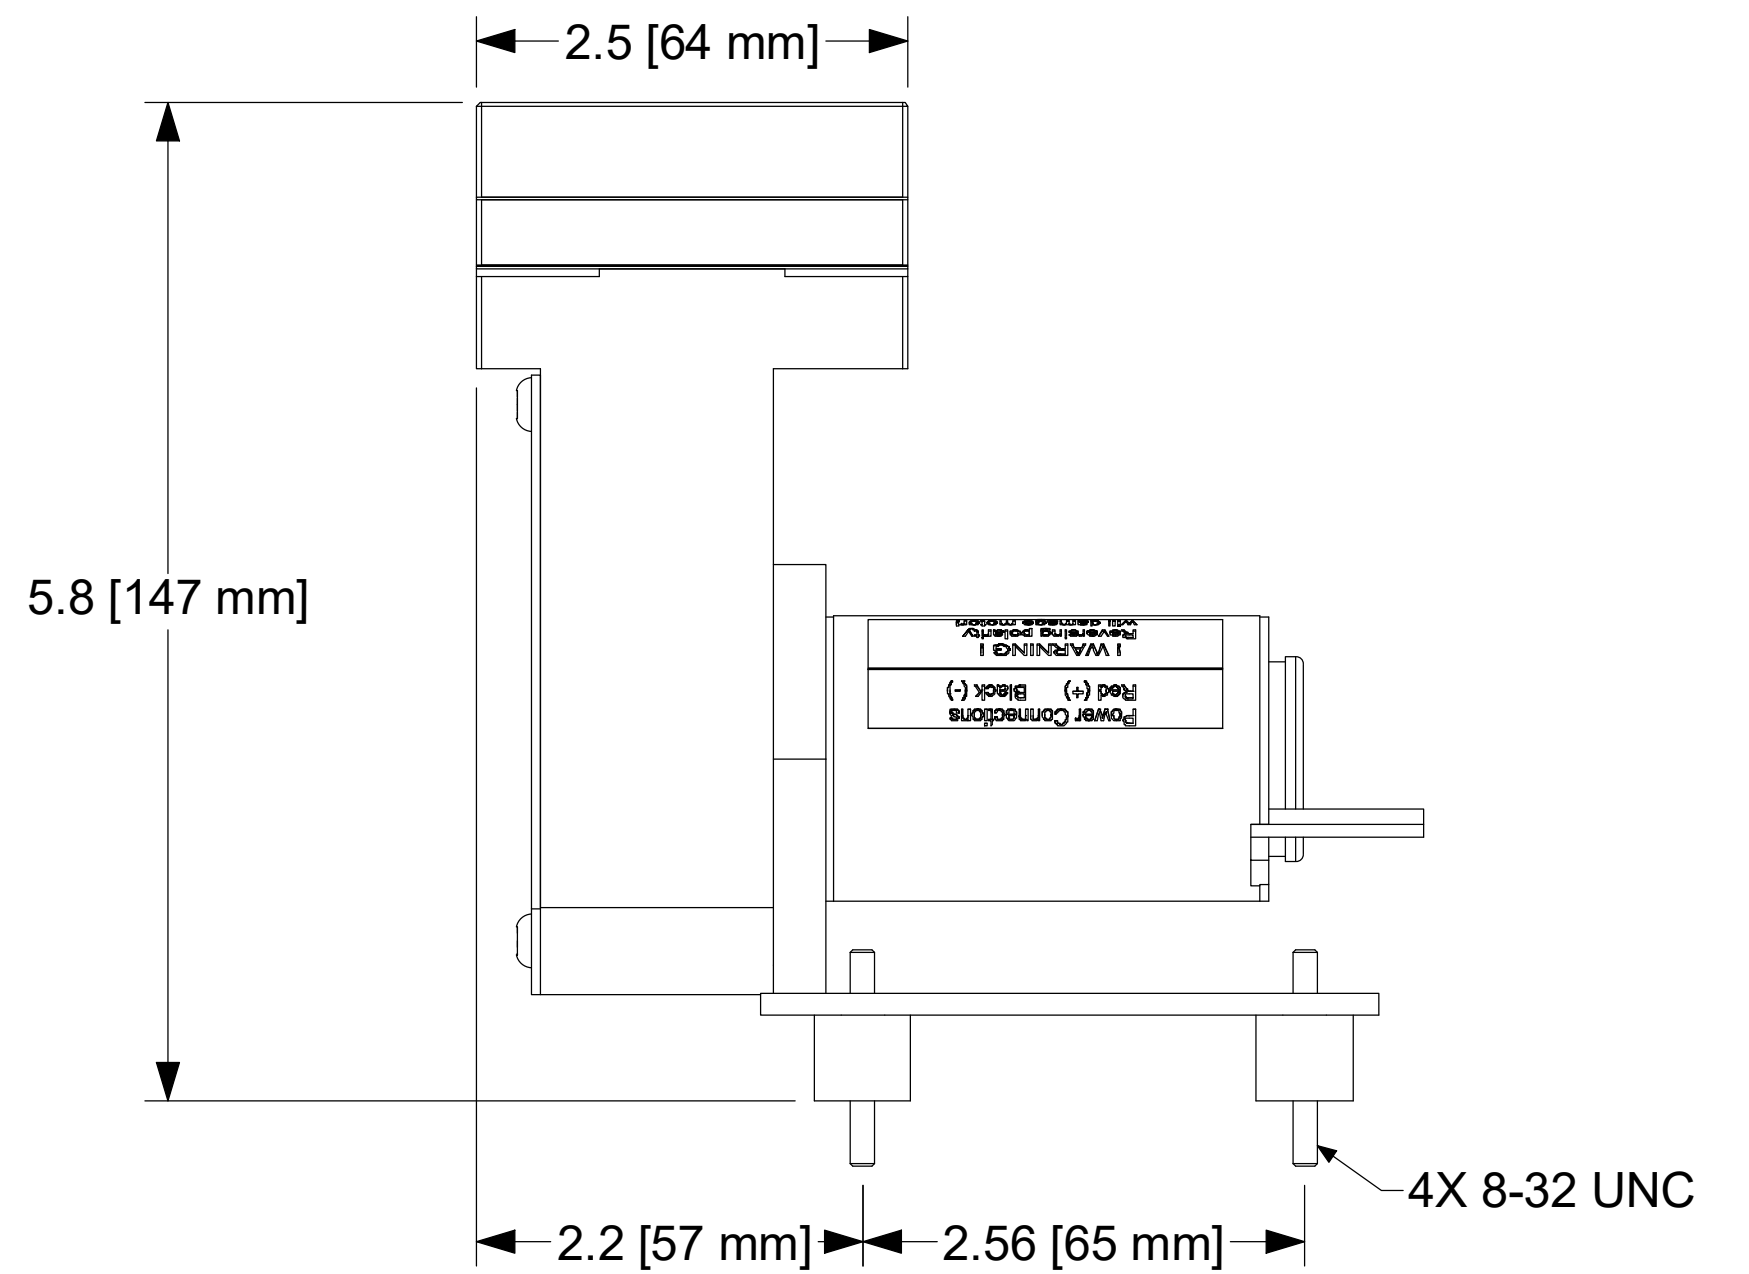

**Alternate mounting options.
(Pump shown without isolators.)**

		AIR DIMENSIONS INC. DEERFIELD BEACH, FL. USA 33442 WWW.AIRDIMENSIONS.COM	
DATE	TITLE		
11/6/2017	J-Series Brushless DC Pump		
APPROVED BY	DWG NO	MODEL #	
FDM	Jxx1-xx-Tx0	Jxx1-xx-Tx0	
			SHEET 1 OF 2

10/20 (2131)