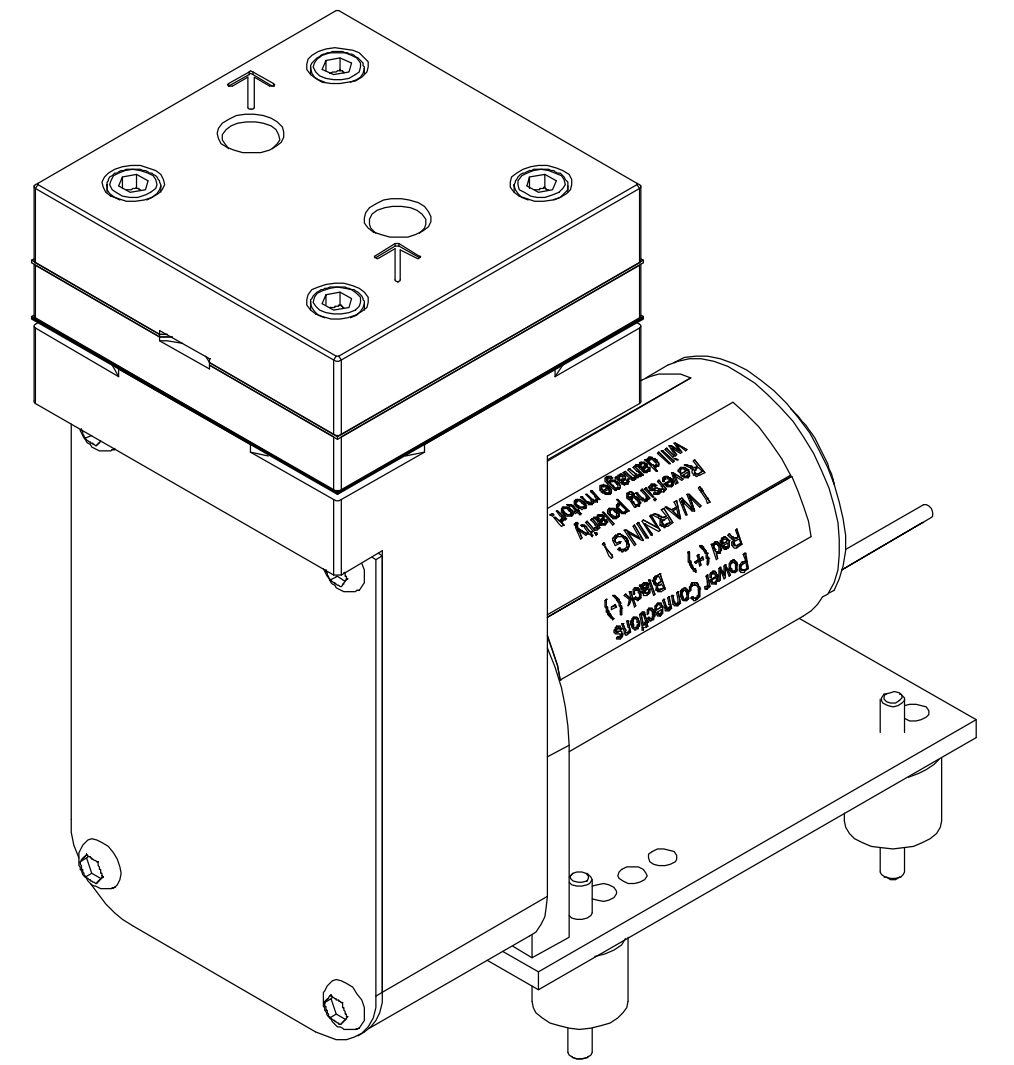

**Alternate mounting options.
(Pump shown without isolators.)**

		AIR DIMENSIONS INC. DEERFIELD BEACH, FL. USA 33442 WWW.AIRDIMENSIONS.COM	
DATE	TITLE		
11/6/2017	J-Series Brushless DC Pump		
APPROVED BY	DWG NO	MODEL #	
FDM	Jxx1-xx-Tx0	Jxx1-xx-Tx0	
			SHEET 1 OF 2