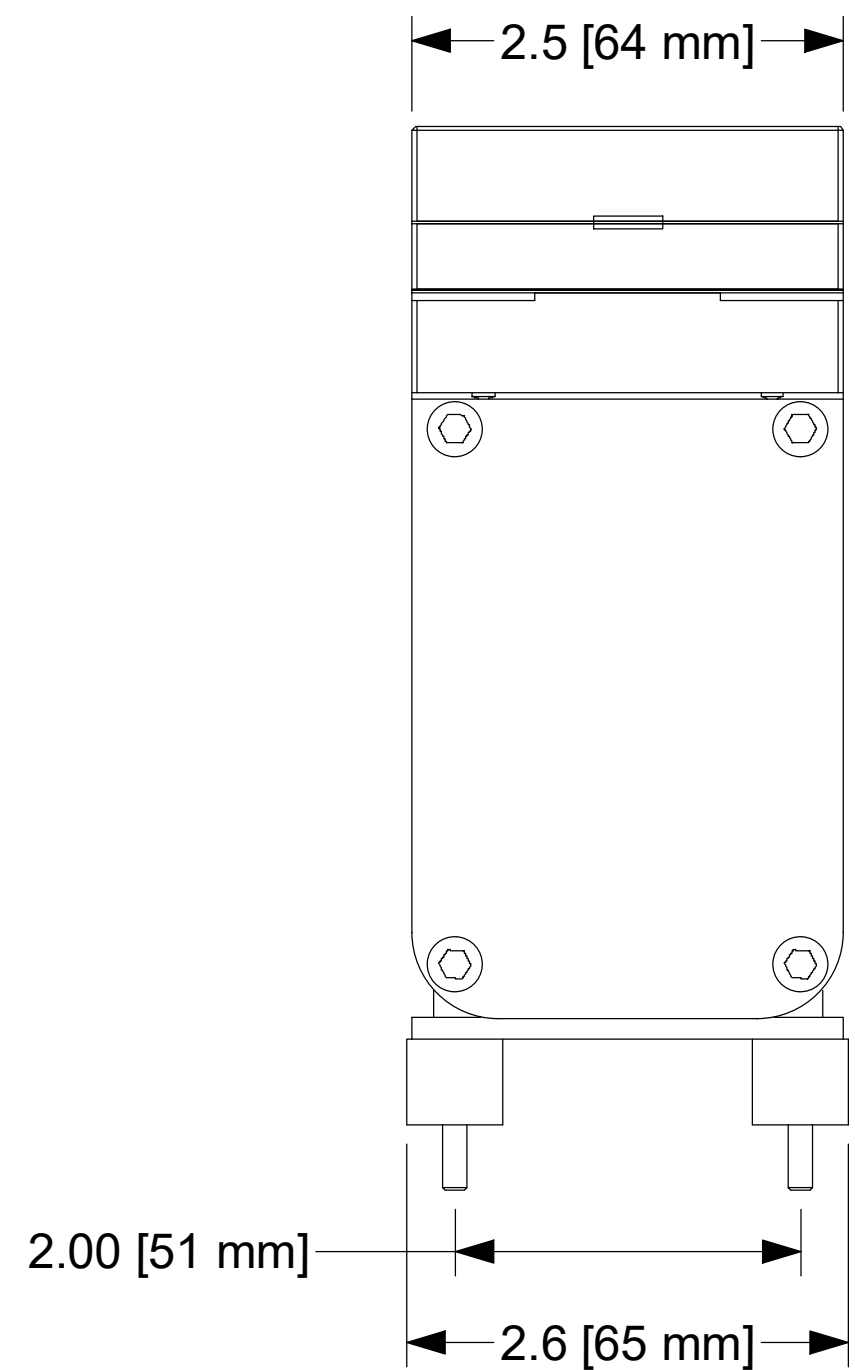

**Alternate mounting options.
(Pump shown without isolators.)**

		AIR DIMENSIONS INC. DEERFIELD BEACH, FL. USA 33442 WWW.AIRDIMENSIONS.COM	
DATE	TITLE		
11/6/2017	J-Series Brushless DC Pump		
APPROVED BY	DWG NO	MODEL #	
FDM	Jxx1-xx-Tx0	Jxx1-xx-Tx0	
			SHEET 1 OF 2

10/20 (2131)