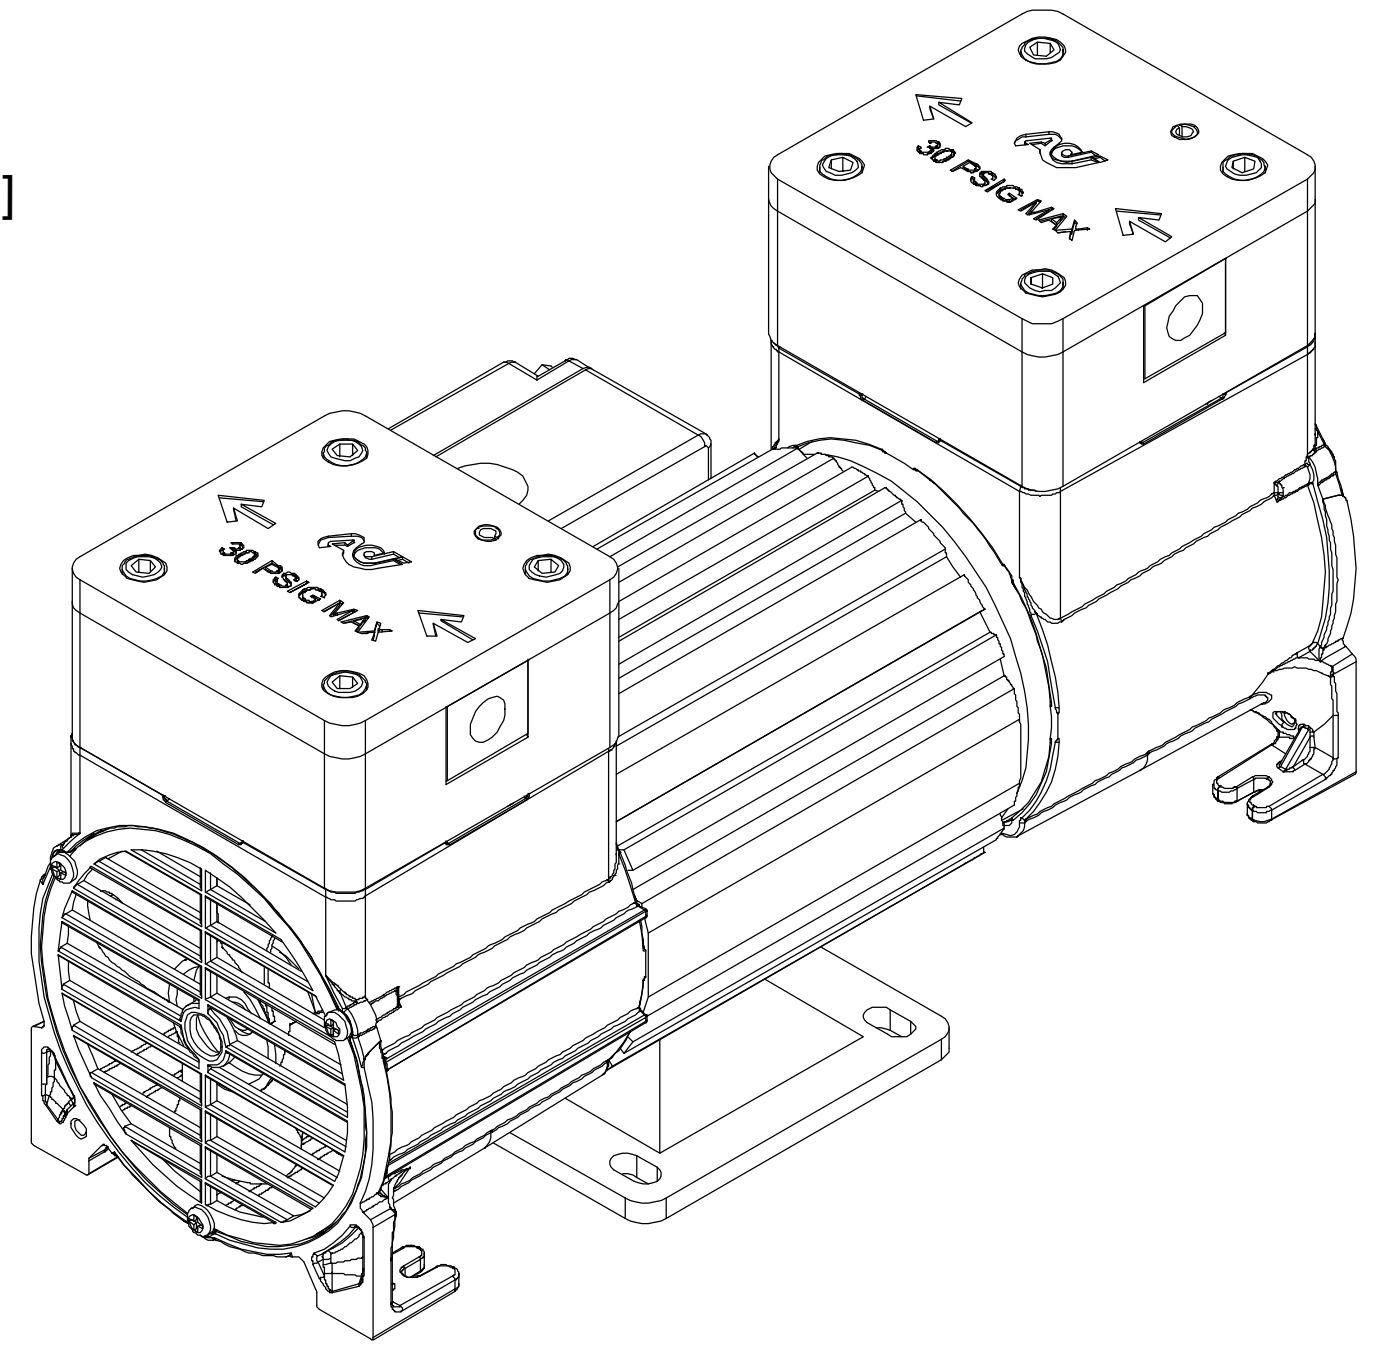

4

3

2

1

AIR DIMENSIONS INC.
DEERFIELD BEACH, FL. USA 33442
WWW.AIRDIMENSIONS.COM

DATE 11/1/2018	TITLE M-Series Double Teflon Head Div.2 Pump	MODEL # Mxx2-TE-Wx5
APPROVED BY FDM	DWG NO Mxx2-TE-Wx5	MODEL # Mxx2-TE-Wx5
07/21 (2124)		SHEET 1 OF 2