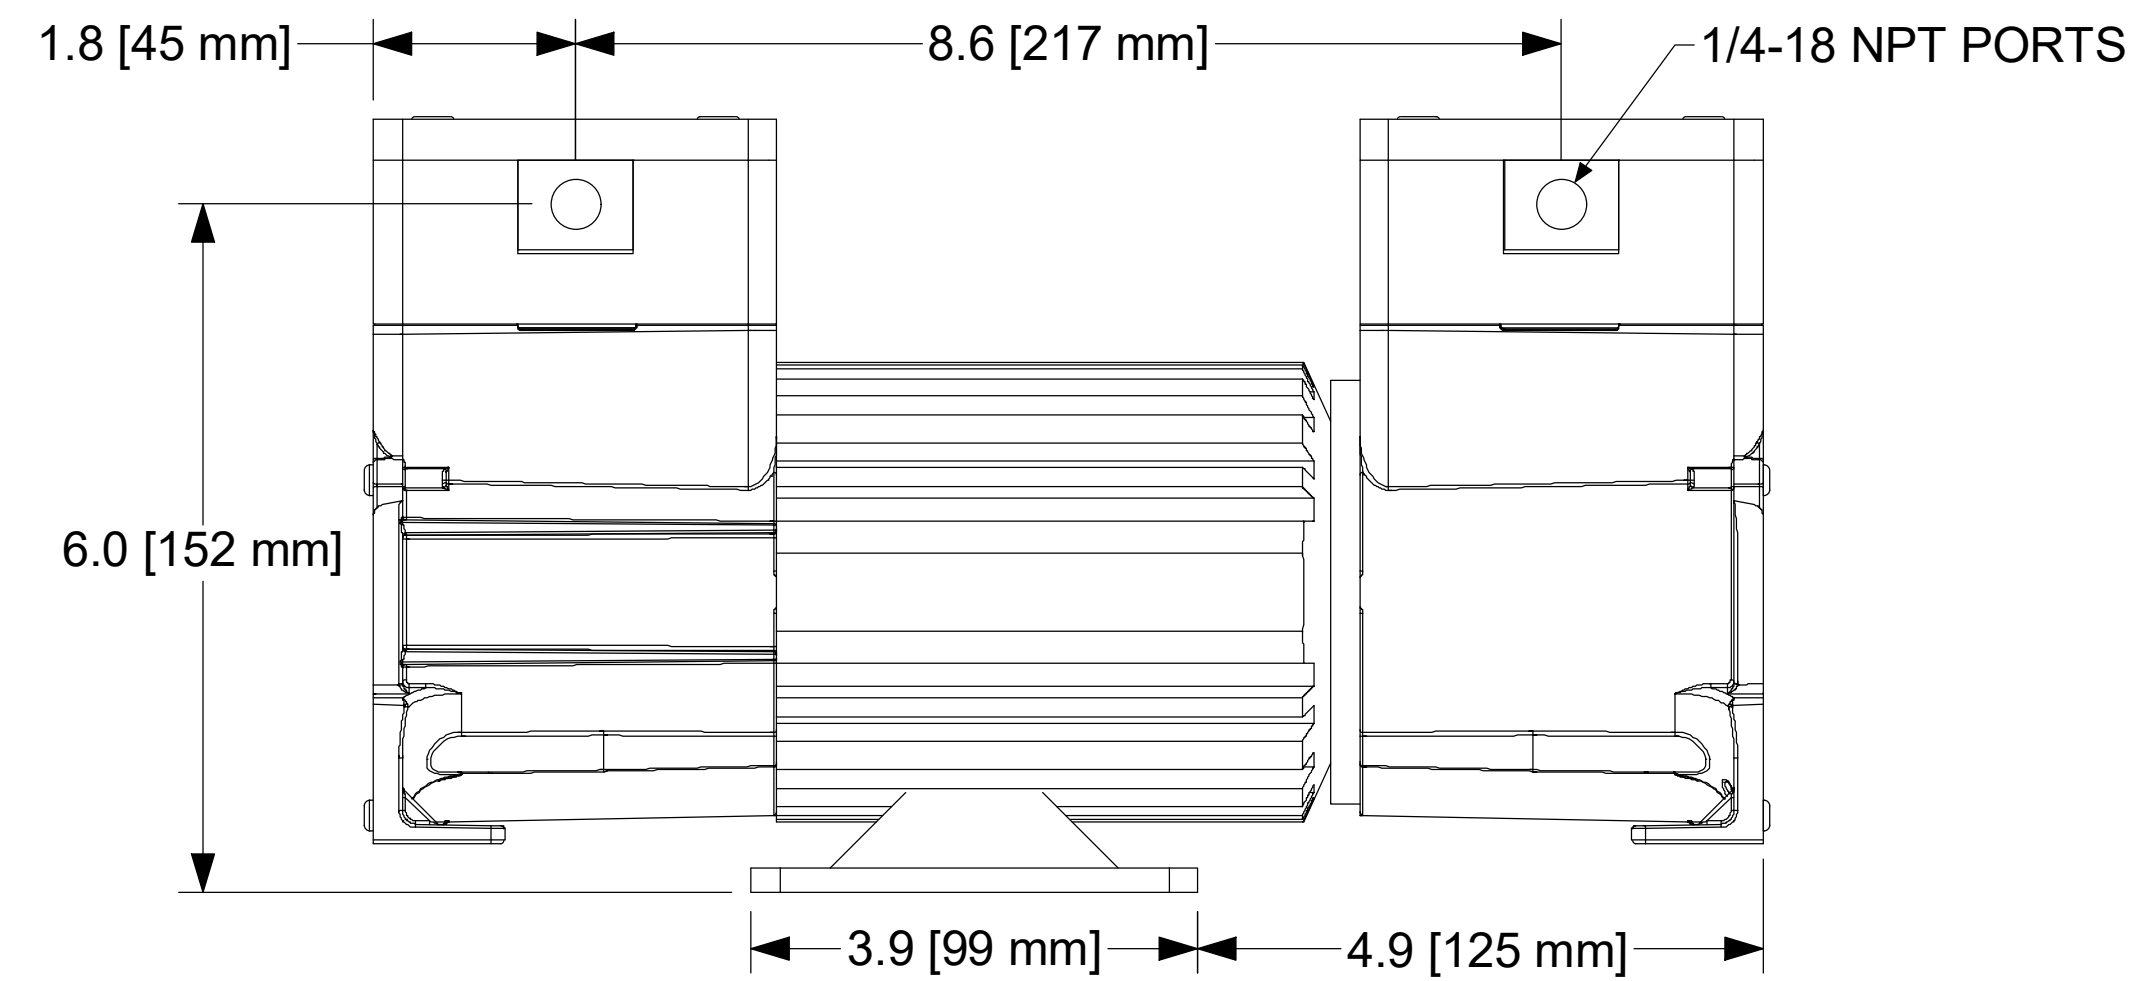

4

3

2

1

AIR DIMENSIONS INC.
DEERFIELD BEACH, FL. USA 33442
WWW.AIRDIMENSIONS.COM

DATE 11/1/2018	TITLE M-Series Double Teflon Head Div.2 Pump	MODEL # Mxx2-TE-Wx5
APPROVED BY FDM	DWG NO Mxx2-TE-Wx5	MODEL # Mxx2-TE-Wx5
07/21 (2124)		SHEET 1 OF 2

4

3

2

1