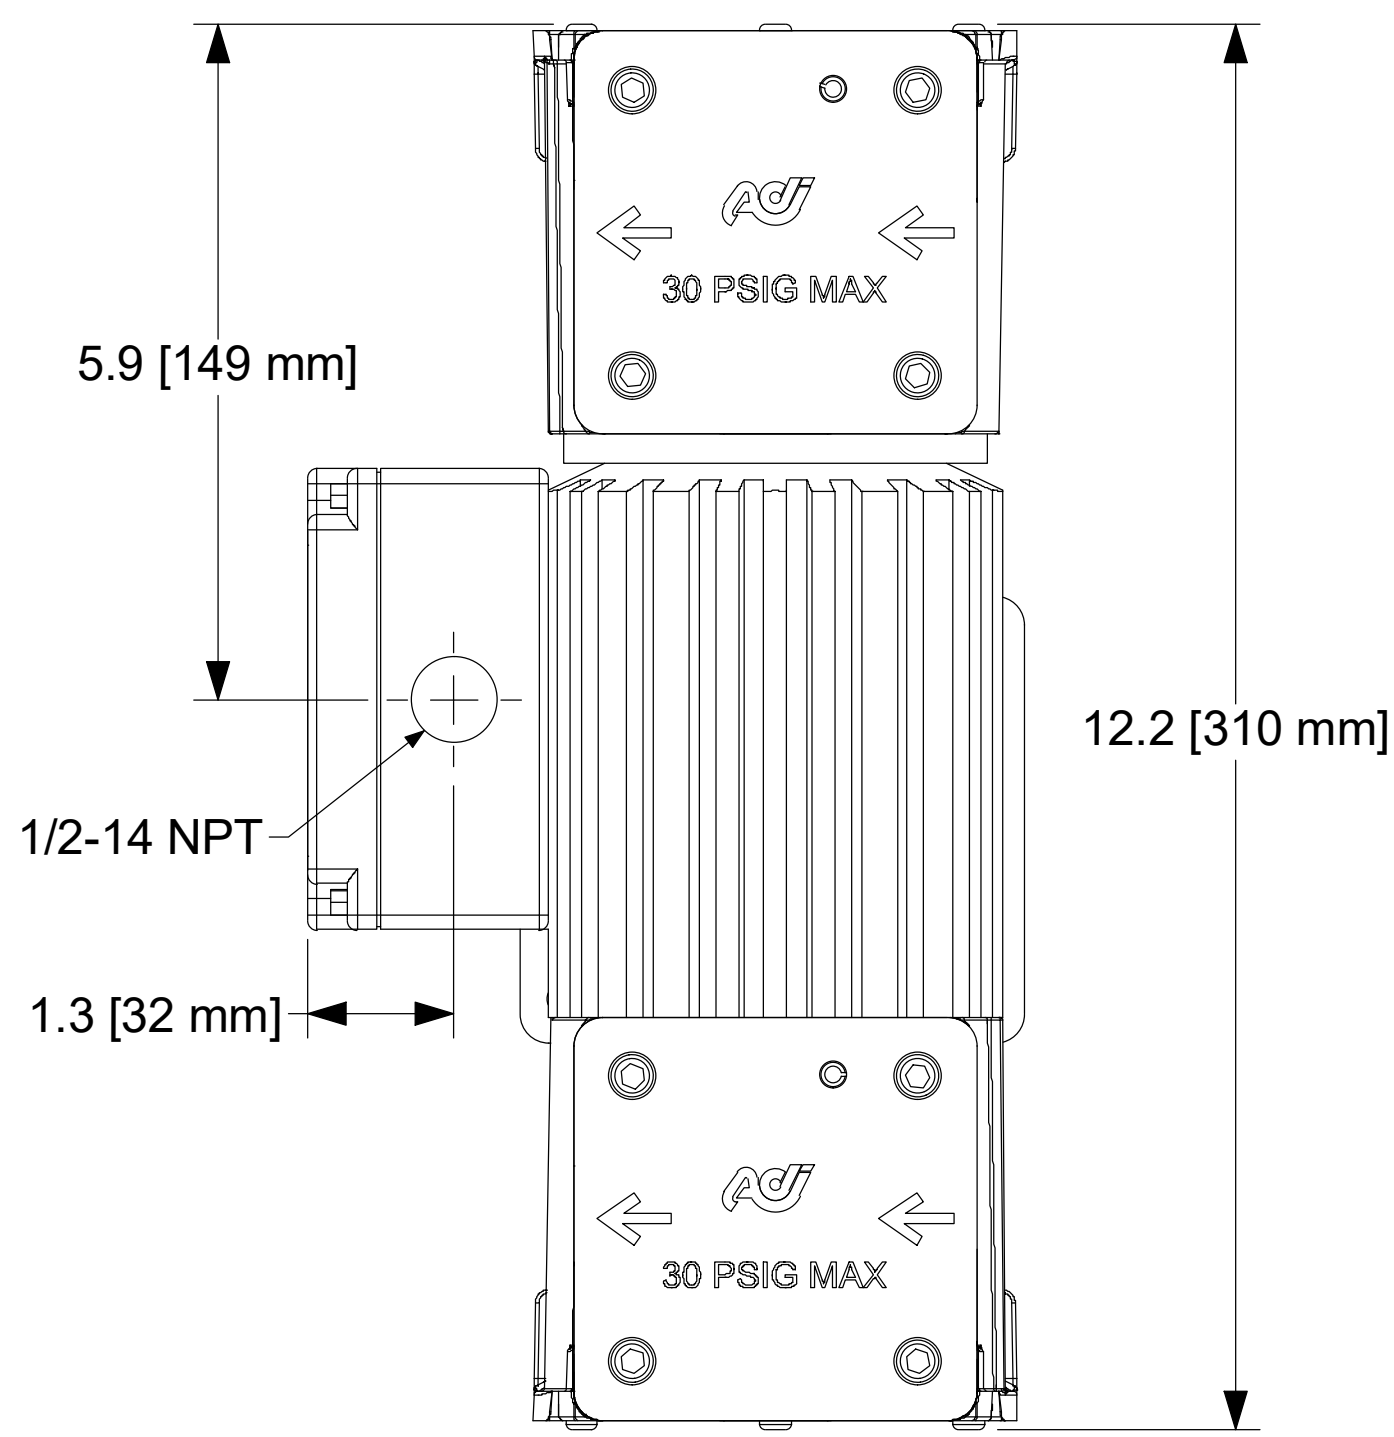

4

3

2

1

AIR DIMENSIONS INC.
DEERFIELD BEACH, FL. USA 33442
WWW.AIRDIMENSIONS.COM

DATE 11/1/2018	TITLE M-Series Double Teflon Head Div.2 Pump	MODEL # Mxx2-TE-Wx5
APPROVED BY FDM	DWG NO Mxx2-TE-Wx5	MODEL # Mxx2-TE-Wx5
07/21 (2124)		SHEET 1 OF 2

4

3

2

1