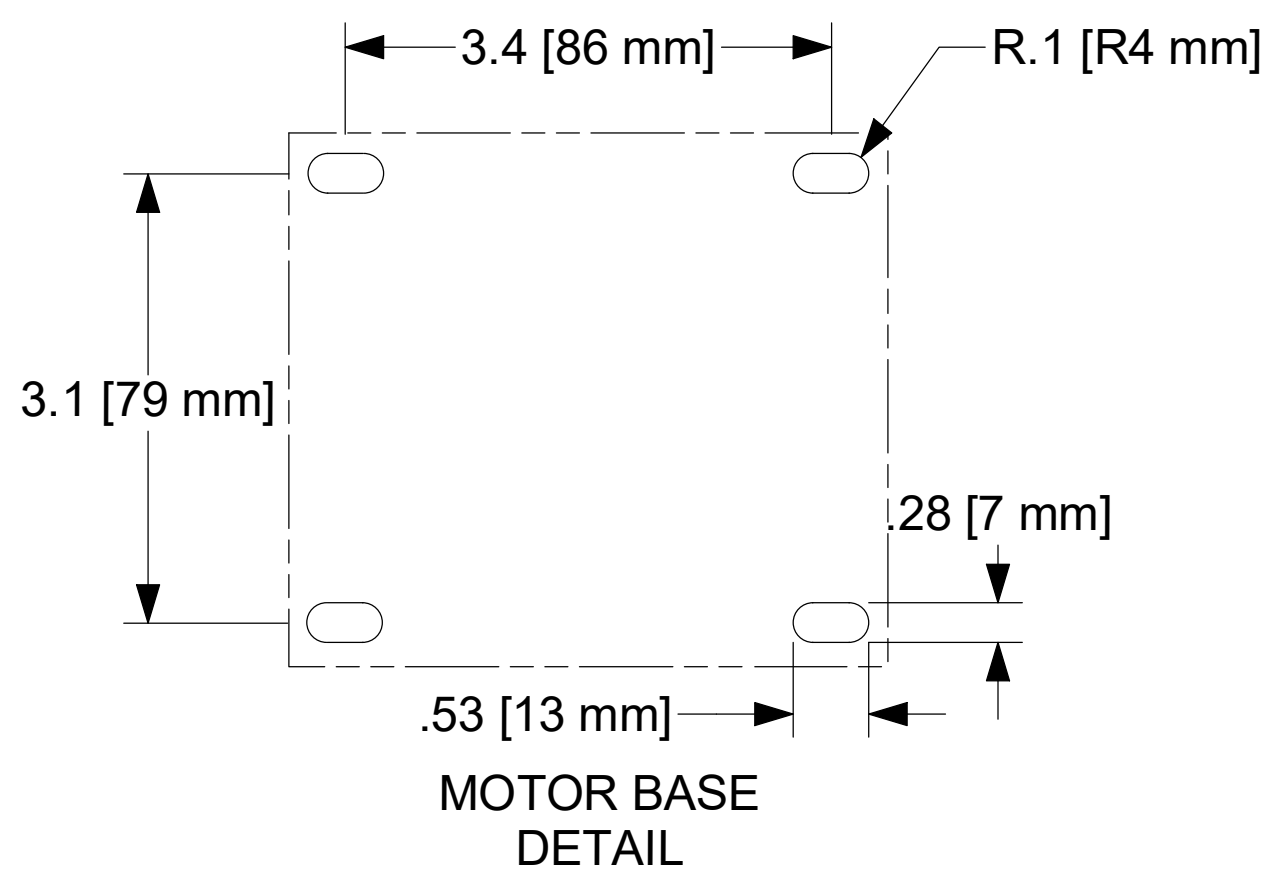

4

3

2

1

AIR DIMENSIONS INC.
DEERFIELD BEACH, FL. USA 33442
WWW.AIRDIMENSIONS.COM

DATE 11/1/2018	TITLE M-Series Double Teflon Head Div.2 Pump	MODEL # Mxx2-TE-Wx5
APPROVED BY FDM	DWG NO Mxx2-TE-Wx5	MODEL # Mxx2-TE-Wx5
07/21 (2124)		SHEET 1 OF 2

4

3

2

1