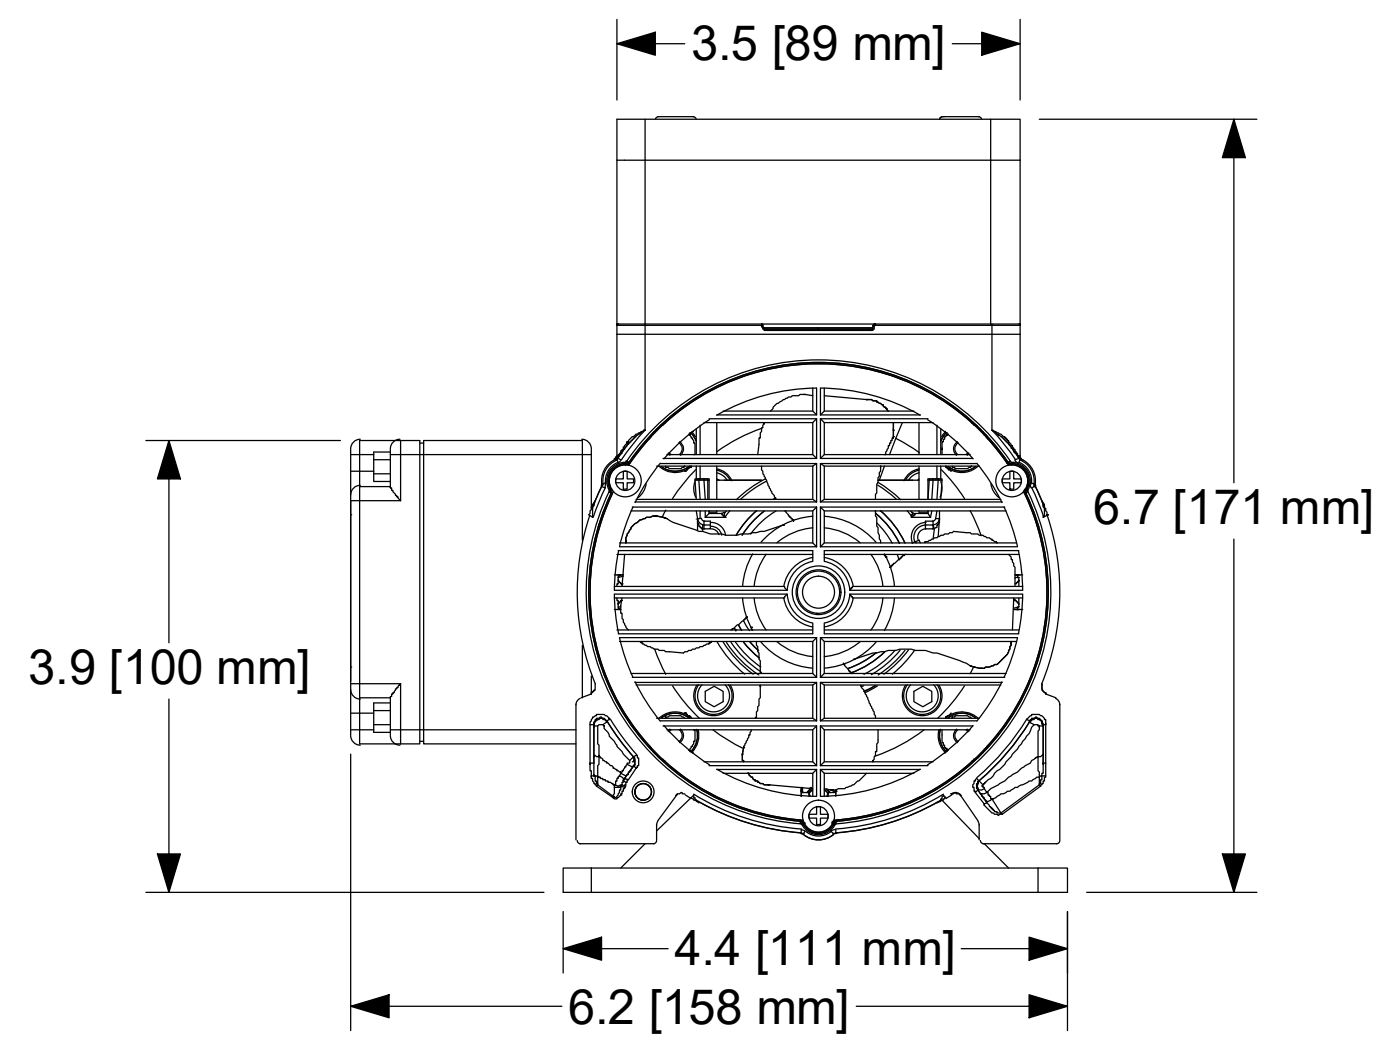

4

3

2

1

AIR DIMENSIONS INC.
DEERFIELD BEACH, FL. USA 33442
WWW.AIRDIMENSIONS.COM

DATE 11/1/2018	TITLE M-Series Double Teflon Head Div.2 Pump	MODEL # Mxx2-TE-Wx5
APPROVED BY FDM	DWG NO Mxx2-TE-Wx5	MODEL # Mxx2-TE-Wx5
07/21 (2124)		SHEET 1 OF 2

4

3

2

1