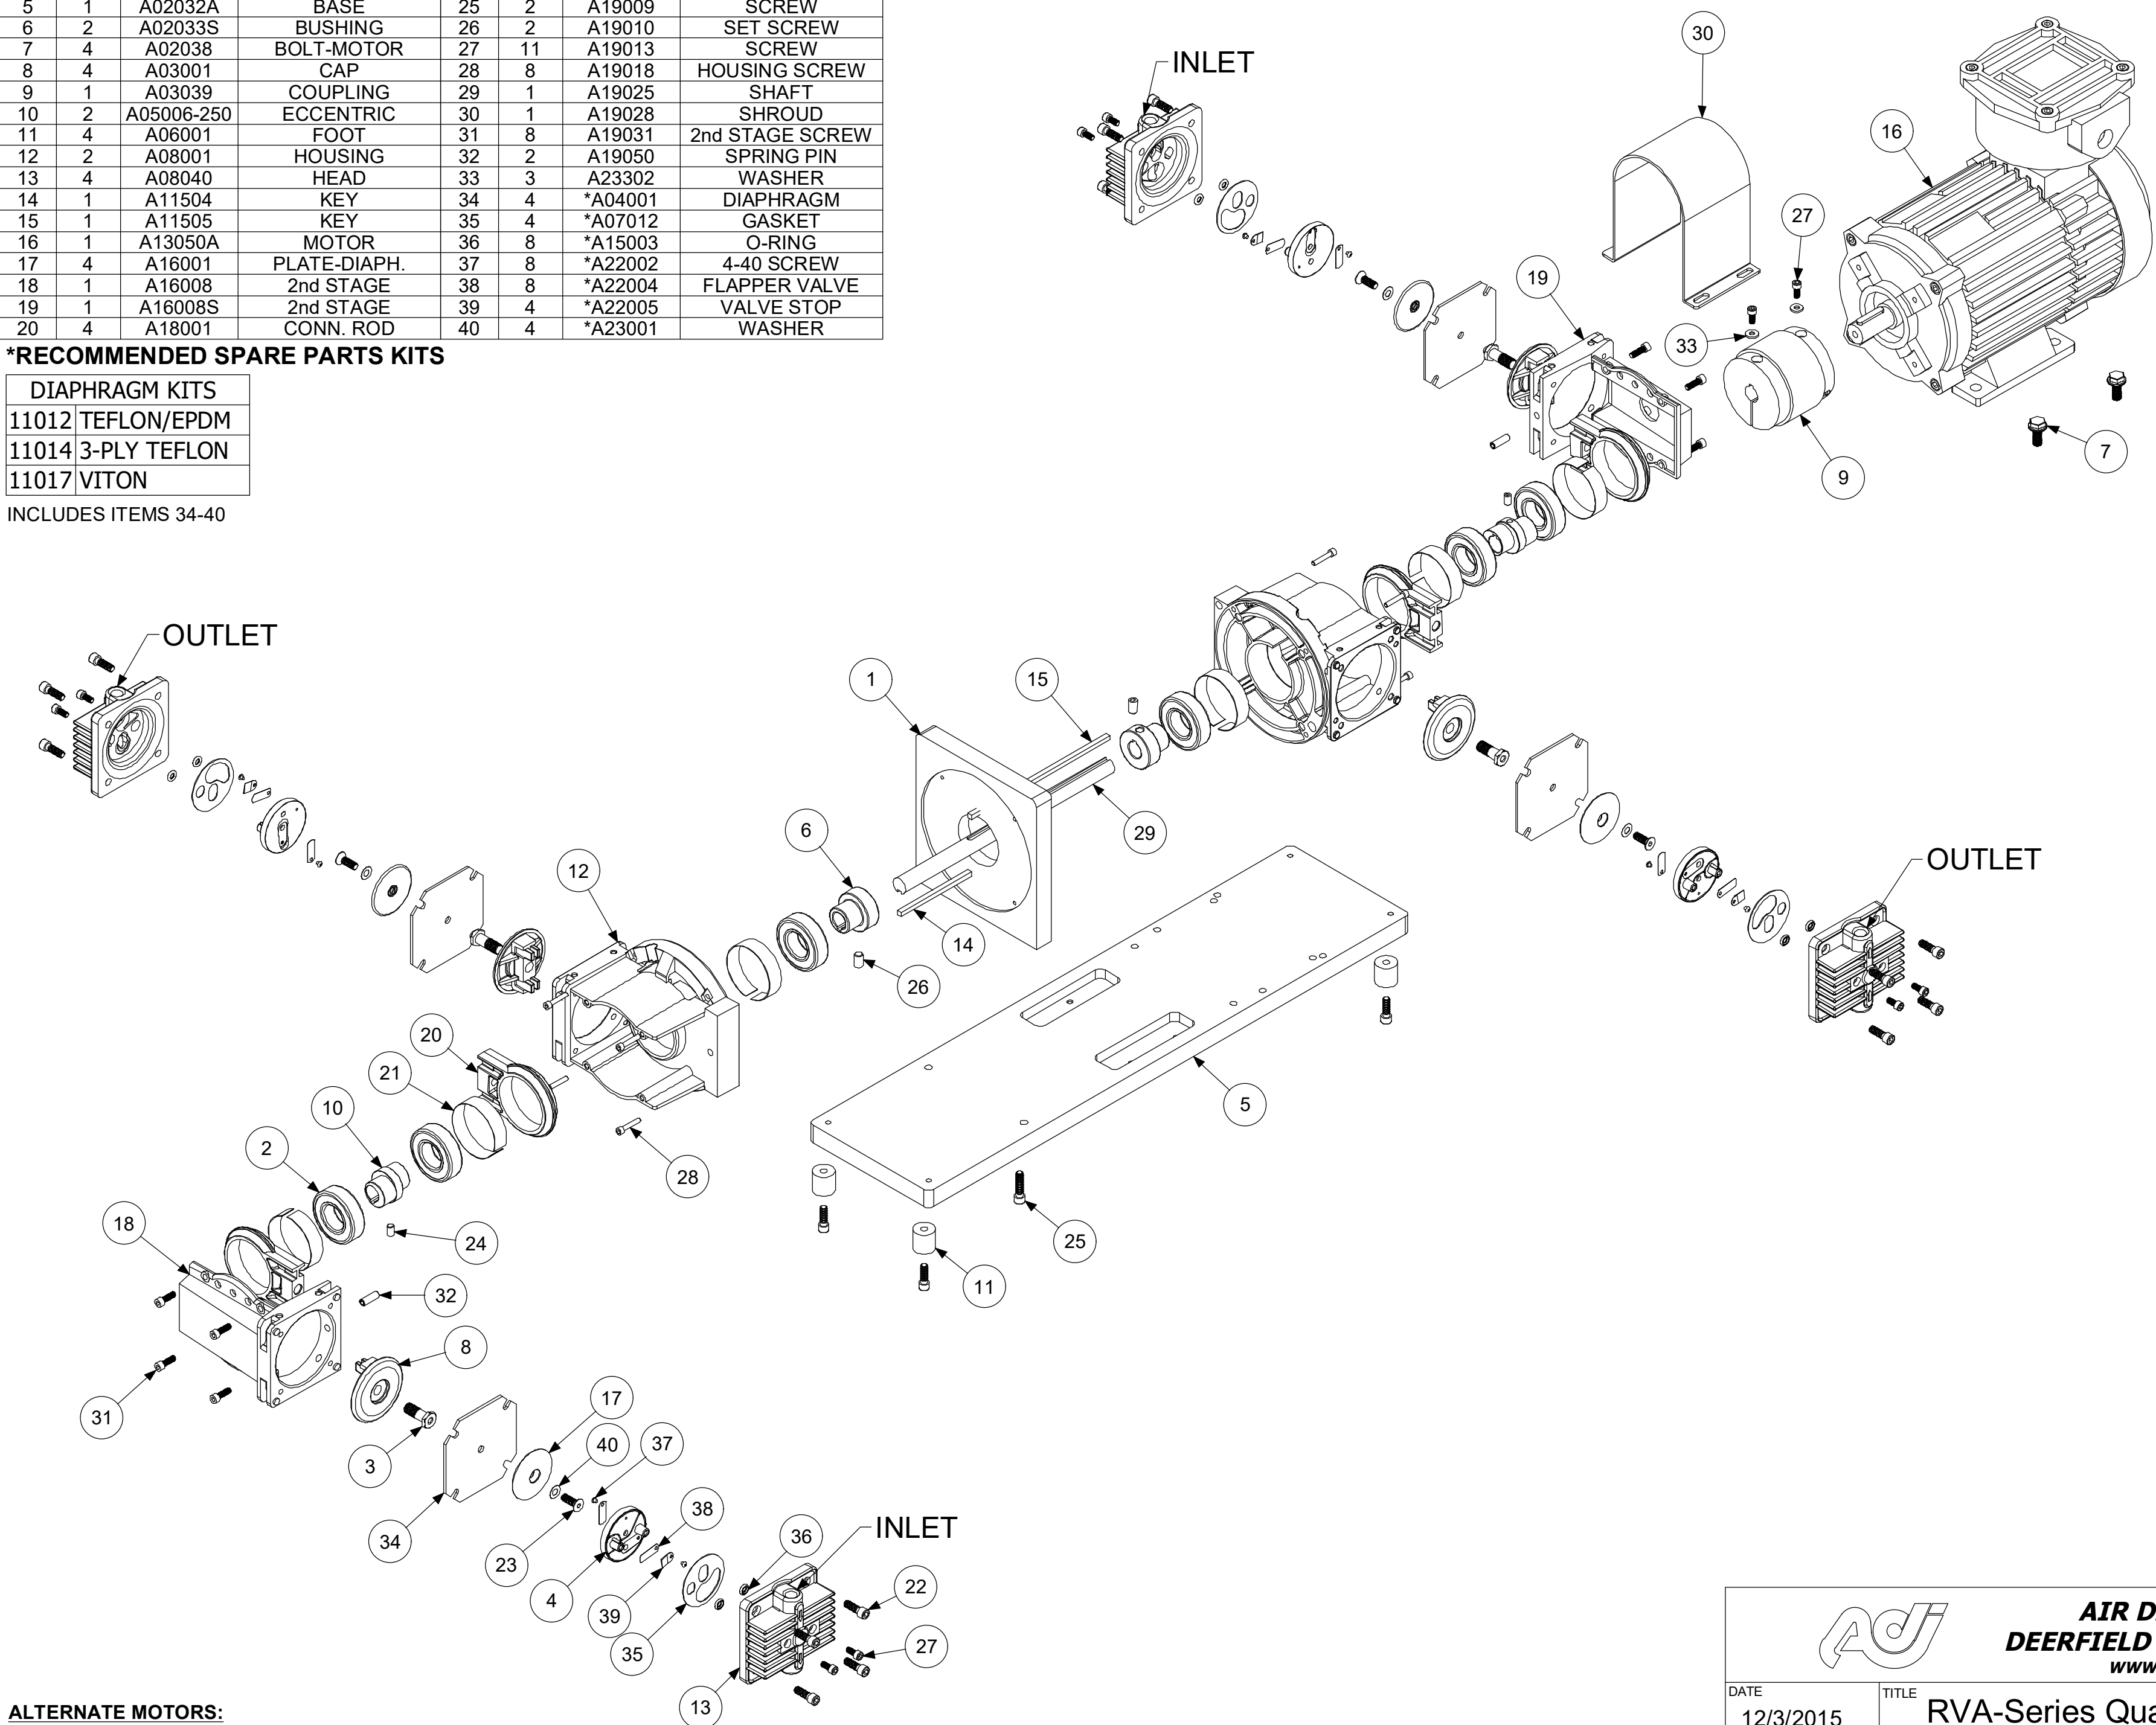

ALTERNATE PARTS LIST	
A04001	DIAPHRAGM - TEFLON/EPDM
A04003	DIAPHRAGM - VITON
A04011	DIAPHRAGM - 3 PLY TEFLON

ADC-191 08/04/21

Parts List				Parts List			
ITEM	QTY	PART #	DESCRIPTION	ITEM	QTY	PART #	DESCRIPTION
1	1	A01038	ADAPTOR	21	6	A18002	TOLERANCE RING
2	6	A02011	BEARING	22	20	A19005	SCREW
3	4	A02014	ROD BOLT	23	4	A19007	PLATE SCREW
4	4	A02028	VALVEBODY	24	2	A19008	SET SCREW
5	1	A02032A	BASE	25	2	A19009	SCREW
6	2	A02033S	BUSHING	26	2	A19010	SET SCREW
7	4	A02038	BOLT-MOTOR	27	11	A19013	SCREW
8	4	A03001	CAP	28	8	A19018	HOUSING SCREW
9	1	A03039	COUPLING	29	1	A19025	SHAFT
10	2	A05006-250	ECCENTRIC	30	1	A19028	SHROUD
11	4	A06001	FOOT	31	8	A19031	2nd STAGE SCREW
12	2	A08001	HOUSING	32	2	A19050	SPRING PIN
13	4	A08040	HEAD	33	3	A23302	WASHER
14	1	A11504	KEY	34	4	*A04001	DIAPHRAGM
15	1	A11505	KEY	35	4	*A07012	GASKET
16	1	A13050A	MOTOR	36	8	*A15003	O-RING
17	4	A16001	PLATE-DIAPH.	37	8	*A22002	4-40 SCREW
18	1	A16008	2nd STAGE	38	8	*A22004	FLAPPER VALVE
19	1	A16008S	2nd STAGE	39	4	*A22005	VALVE STOP
20	4	A18001	CONN. ROD	40	4	*A23001	WASHER

***RECOMMENDED SPARE PARTS KITS**

DIAPHRAGM KITS	
11012	TEFLON/EPDM
11014	3-PLY TEFLON
11017	VITON

INCLUDES ITEMS 34-40

ALTERNATE MOTORS:
A13043 .37kW 230/400V 50Hz 3Ph
A13048A .55kW 115/230V 60Hz 1Ph
A13050A .37kW 115/230V 50Hz 1Ph

		AIR DIMENSIONS INC. DEERFIELD BEACH, FL. USA 33442 WWW.AIRDIMENSIONS.COM	
		DATE 12/3/2015	TITLE RVA-Series Quad Head ATEX Pump
		MODEL # RVA4-Fx-Fxx	SHEET 2 OF 2

08/21 (2198)