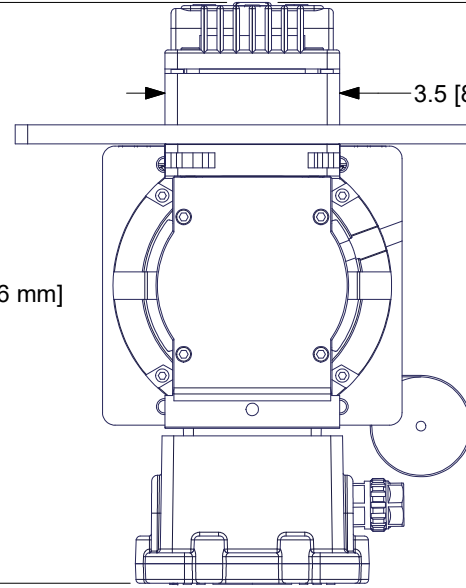

14.1 [358 mm]

6.0 [152 mm]

5.0 [127 mm]

8.5 [216 mm]

9.5 [241 mm]

Ø.3 [8 mm]

1/4-18 NPT PORTS

3.0 [76 mm]

3.5 [89 mm]

1.9 [49 mm]

7.6 [193 mm]

M20 X 1.5 Entry

9.3 [236 mm]

11.6 [296 mm]

2.4 [62 mm]

3.5 [89 mm]

.4 [10 mm]

**AIR DIMENSIONS INC.**  
**DEERFIELD BEACH, FL. USA 33442**  
 WWW.AIRDIMENSIONS.COM

PCO 216

DATE 10/4/2021	TITLE R-Series Elevated ATEX/IECEx Pump
APPROVED BY	DWG NO Rxx1-xx-YBx-L
	MODEL # Rxx1-xx-YBx-L
SHEET 1 OF 2	