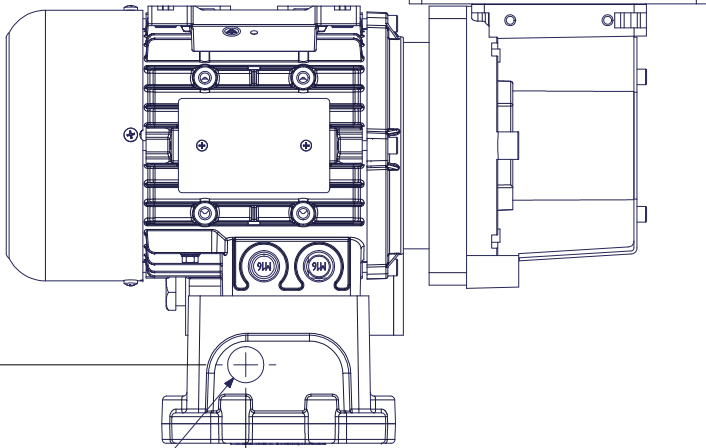

14.1 [358 mm]

6.0 [152 mm]

5.0 [127 mm]

8.5 [216 mm]

9.5 [241 mm]

Ø.3 [8 mm]

1/4-18 NPT PORTS

3.0 [76 mm]

3.5 [89 mm]

1.9 [49 mm]

7.6 [193 mm]

M20 X 1.5 Entry

9.3 [236 mm]

11.6 [296 mm]

2.4 [62 mm]

3.5 [89 mm]

.4 [10 mm]

**AIR DIMENSIONS INC.**  
**DEERFIELD BEACH, FL. USA 33442**  
 WWW.AIRDIMENSIONS.COM

PCO 216

DATE 10/4/2021	TITLE R-Series Elevated ATEX/IECEx Pump
APPROVED BY	DWG NO Rxx1-xx-YBx-L
	MODEL # Rxx1-xx-YBx-L
SHEET 1 OF 2	