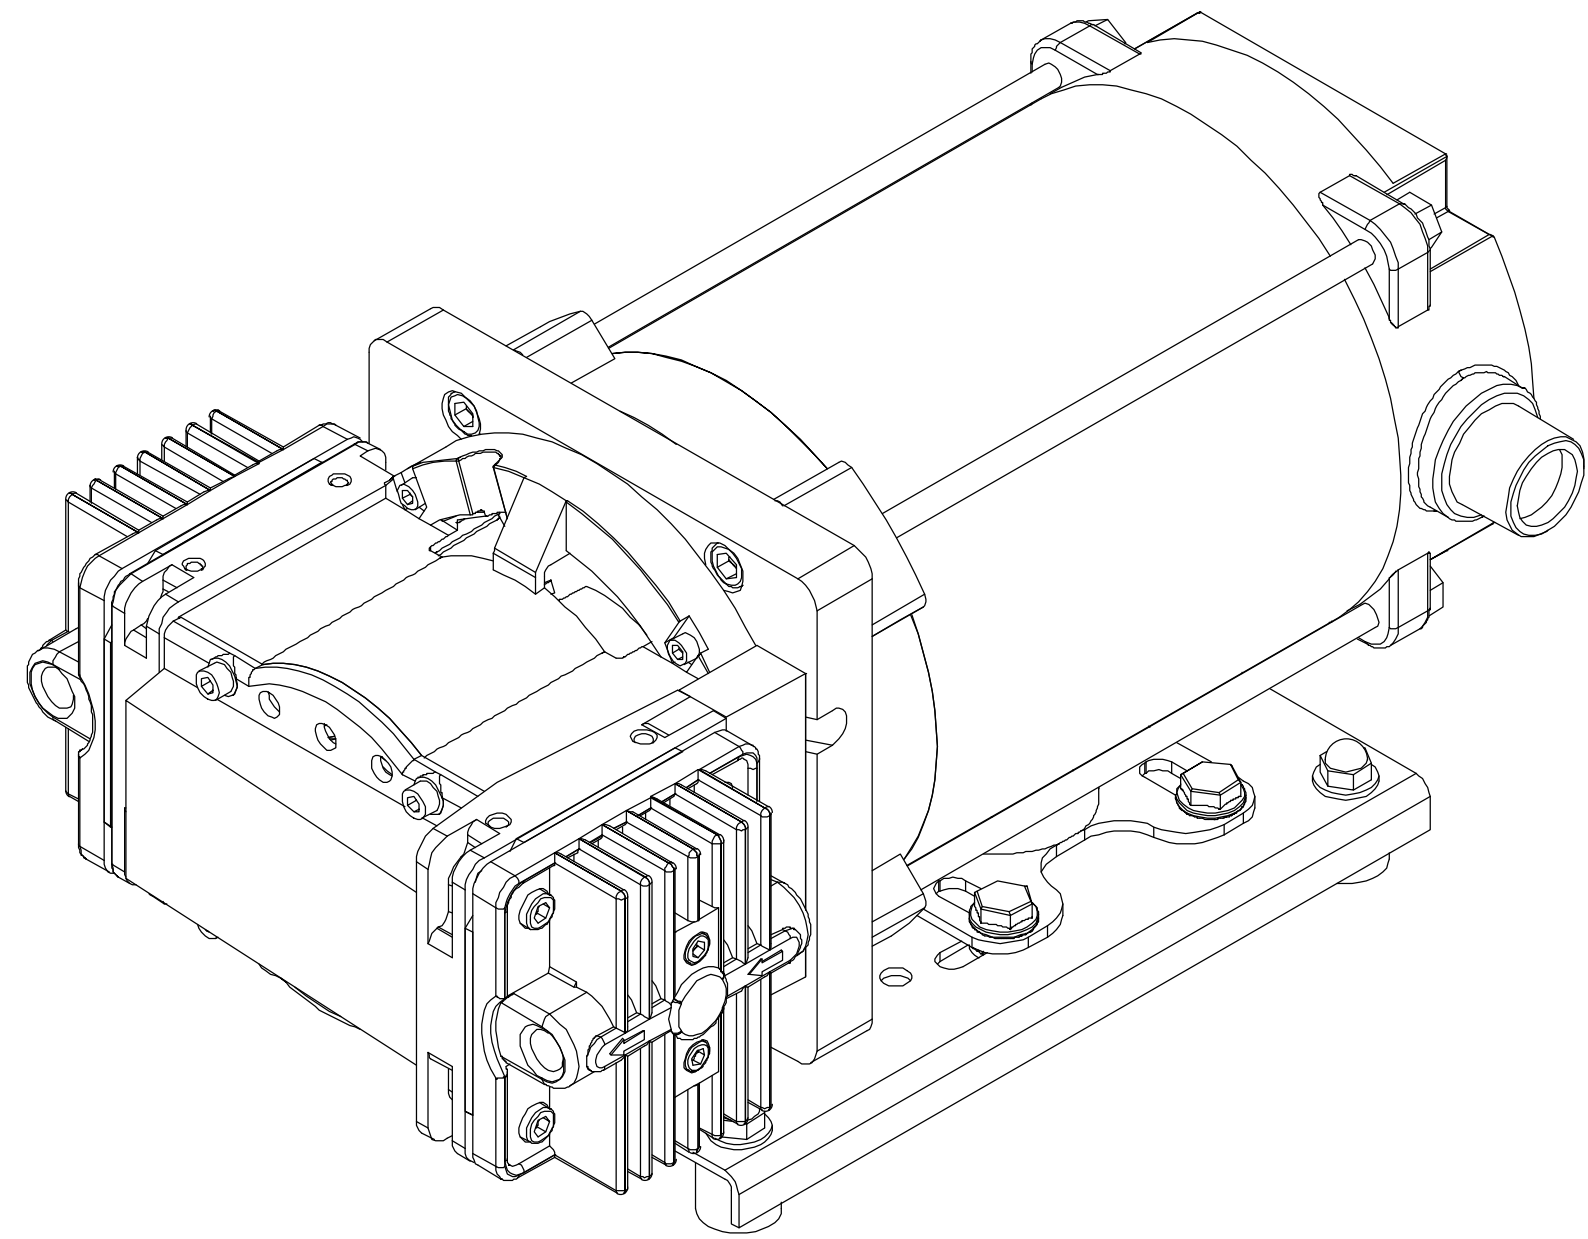

14.3 [364 mm]

.9 [23 mm]

3/4-14 NPT

3.3 [83 mm]

1.1 [27 mm]

AIR DIMENSIONS INC.
DEERFIELD BEACH, FL. USA 33442
WWW.AIRDIMENSIONS.COM

DATE 7/30/2014	TITLE R-Series Double Head XP Pump
APPROVED BY FDM	DWG NO Rxx2-xx-RC5
03/21 (2161)	MODEL # Rxx2-xx-RC5
SHEET 1 OF 2	