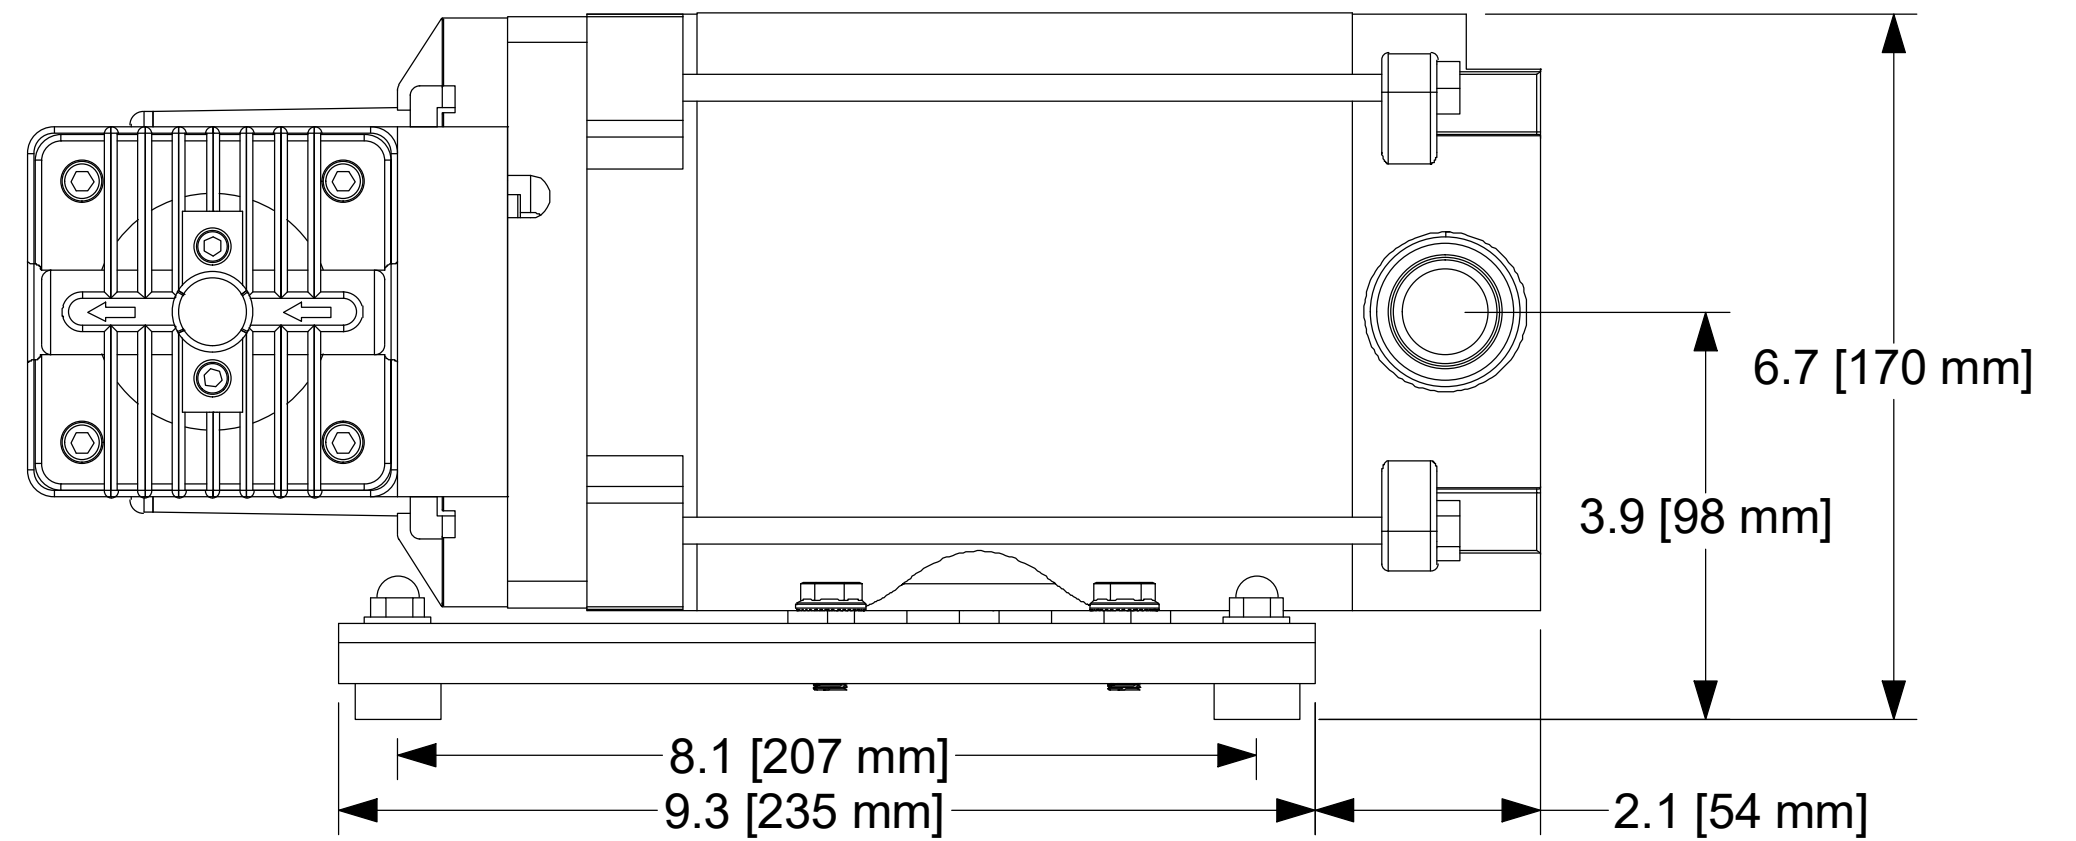

14.3 [364 mm]

.9 [23 mm]

3/4-14 NPT

3.3 [83 mm]

1.1 [27 mm]

AIR DIMENSIONS INC.
DEERFIELD BEACH, FL. USA 33442
WWW.AIRDIMENSIONS.COM

DATE 7/30/2014	TITLE R-Series Double Head XP Pump
APPROVED BY FDM	DWG NO Rxx2-xx-RC5
03/21 (2161)	MODEL # Rxx2-xx-RC5
SHEET 1 OF 2	