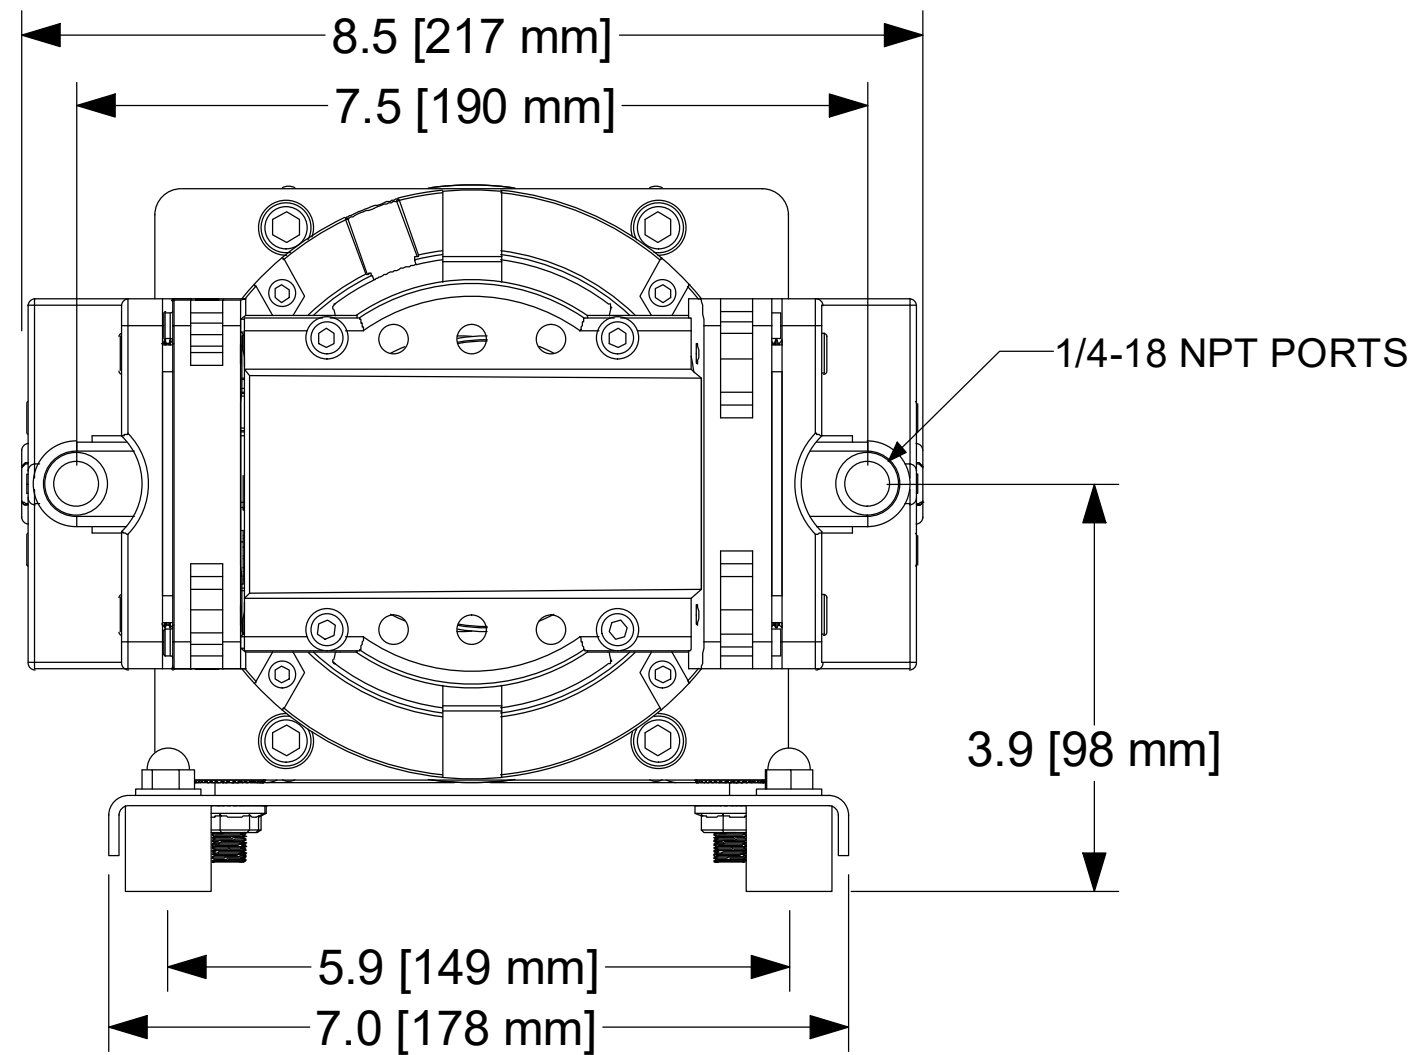

14.3 [364 mm]

.9 [23 mm]

3/4-14 NPT

3.3 [83 mm]

1.1 [27 mm]

AIR DIMENSIONS INC.
DEERFIELD BEACH, FL. USA 33442
WWW.AIRDIMENSIONS.COM

DATE 7/30/2014	TITLE R-Series Double Head XP Pump
APPROVED BY FDM	DWG NO Rxx2-xx-RC5
03/21 (2161)	MODEL # Rxx2-xx-RC5
SHEET 1 OF 2	