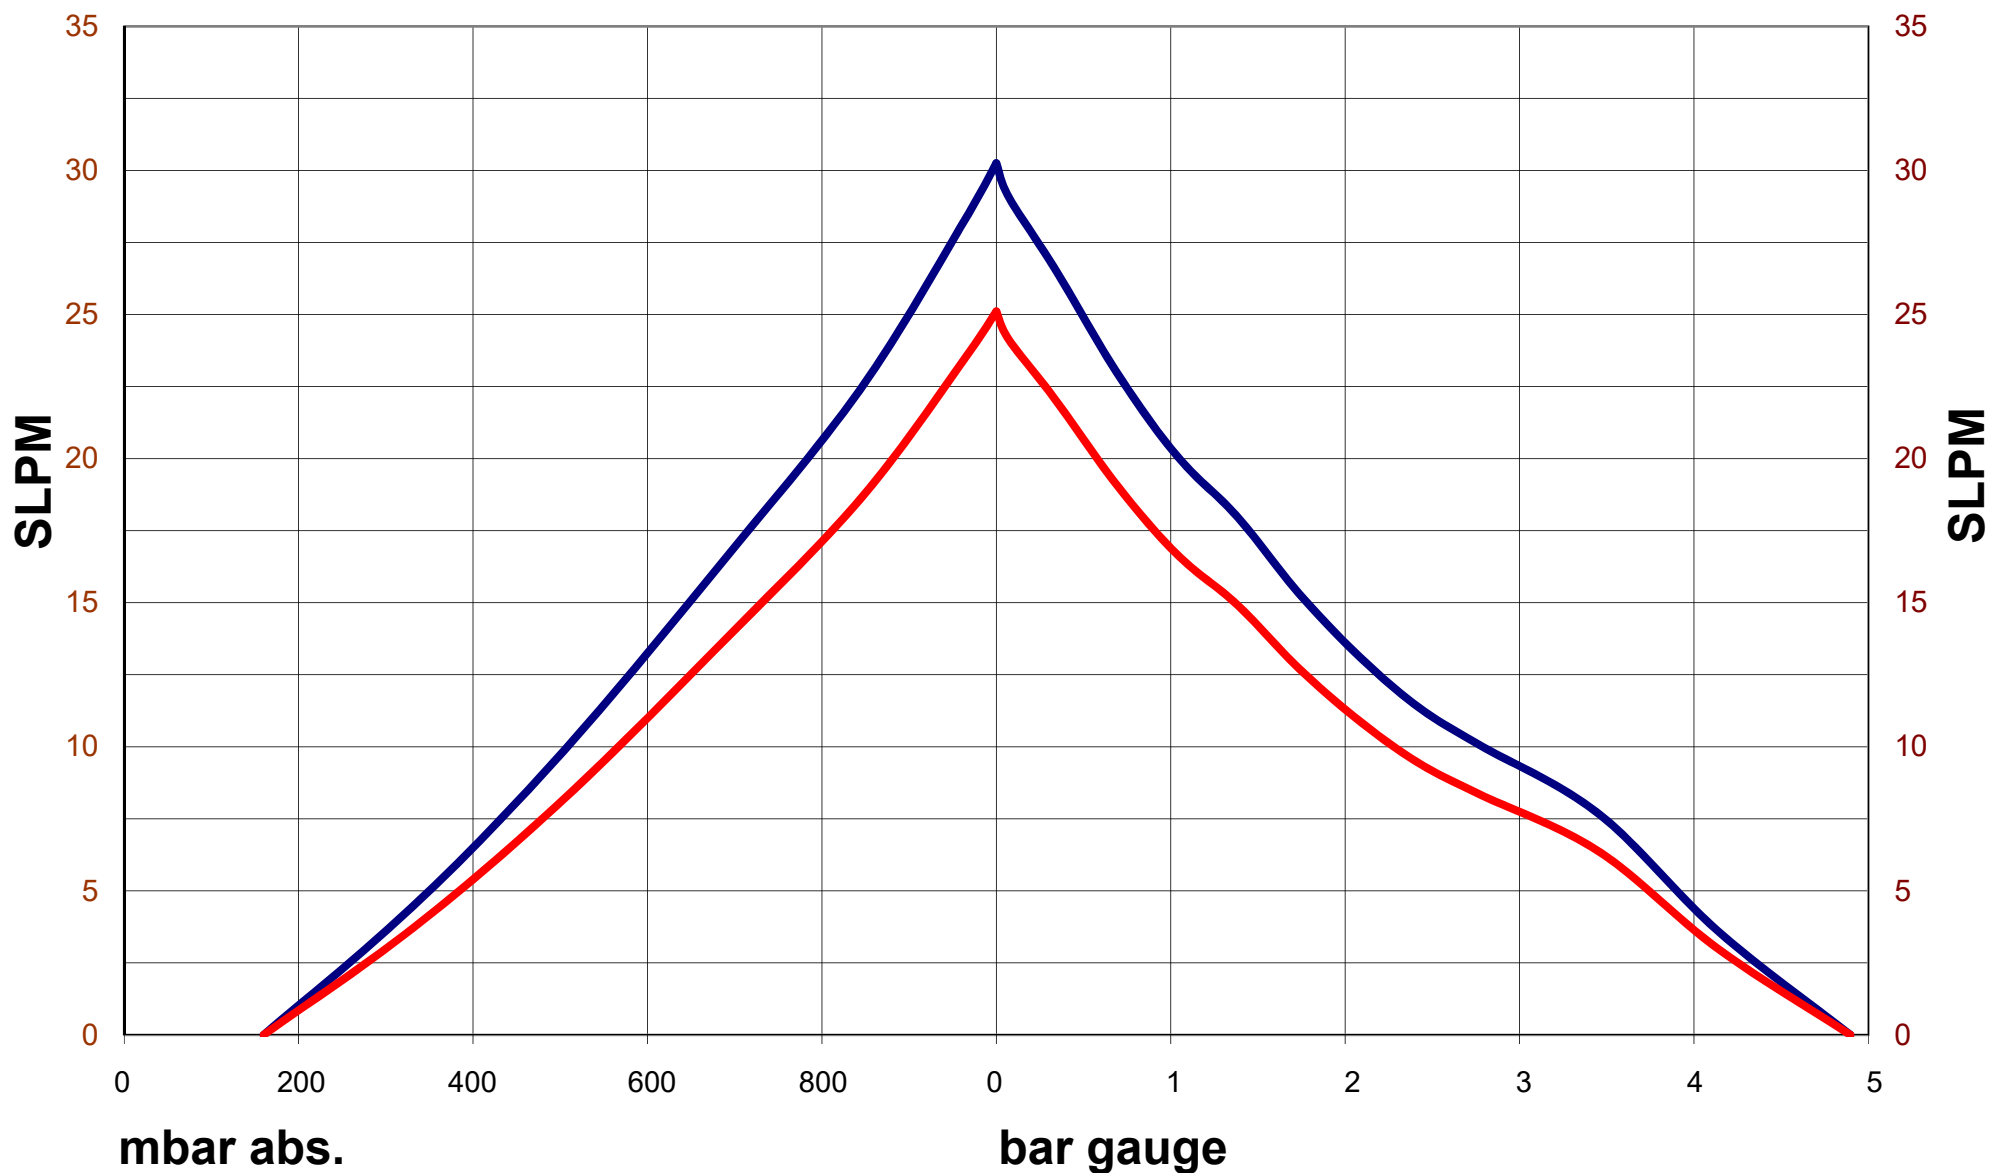

R-Series Dia-Vac - R271

Blue - 60 Hz
Red - 50 Hz

Max Pressure = 4.9 bar gauge
Max Vacuum = 160 mbar abs.
Max Flow = 30.25 SLPM

-Test results are averaged, and therefore should be considered approximate.
-These test results are for reference only, and are intended to help provide information to the user when determining which pump to buy. Actual pump performance will depend upon the users' applications.