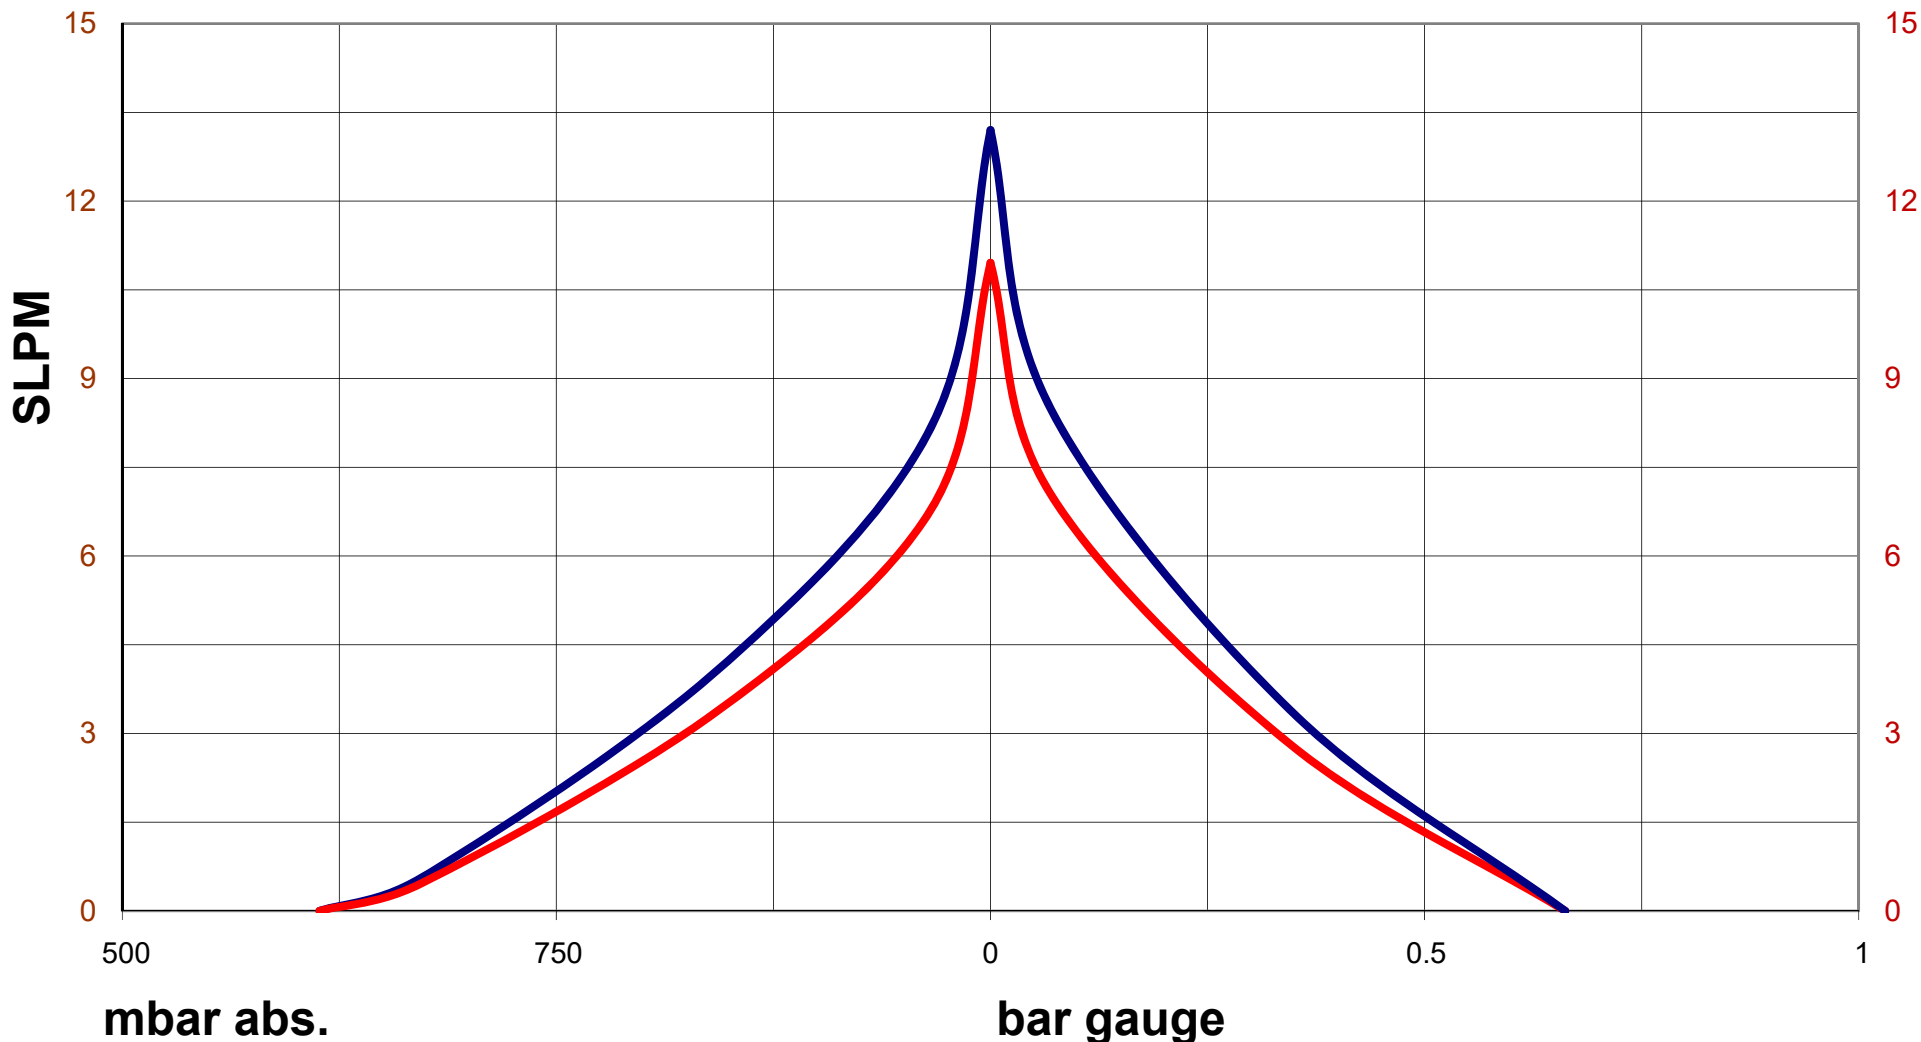

R-Series Dia-Vac - R081

Blue - 60 Hz
Red - 50 Hz

Max Pressure = 0.66 bar gauge
Max Vacuum = 614 mbar abs.
Max Flow = 13.2 SLPM

-Test results are averaged, and therefore should be considered approximate.
-These test results are for reference only, and are intended to help provide information to the user when determining which pump to buy. Actual pump performance will depend upon the users' applications.