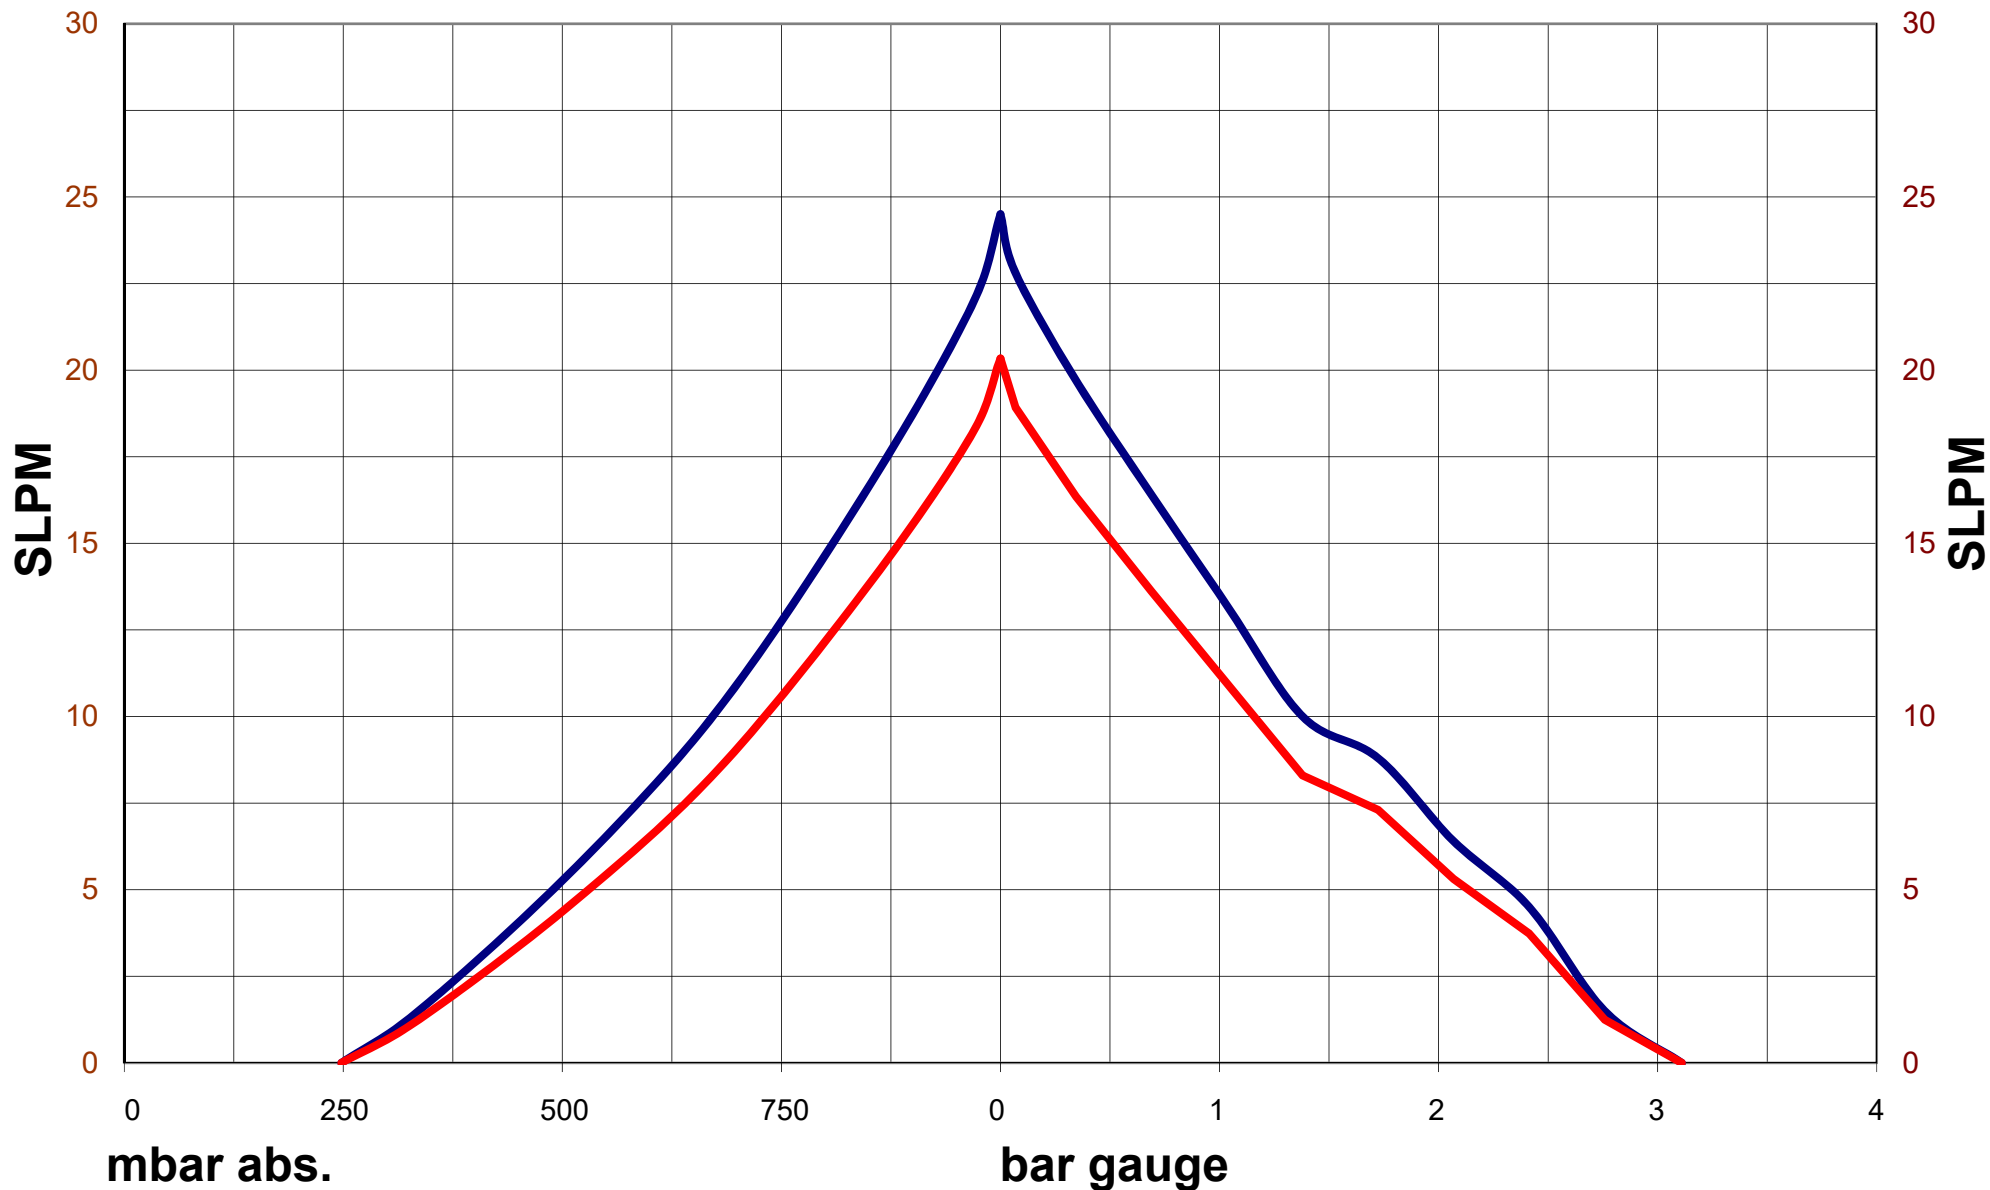

R-Series Dia-Vac - R201

Blue - 60 Hz
Red - 50 Hz

Max Pressure = 3.11 bar gauge
Max Vacuum = 248 mbar abs.
Max Flow = 24.5 SLPM

-Test results are averaged, and therefore should be considered approximate.
-These test results are for reference only, and are intended to help provide information to the user when determining which pump to buy. Actual pump performance will depend upon the users' applications.