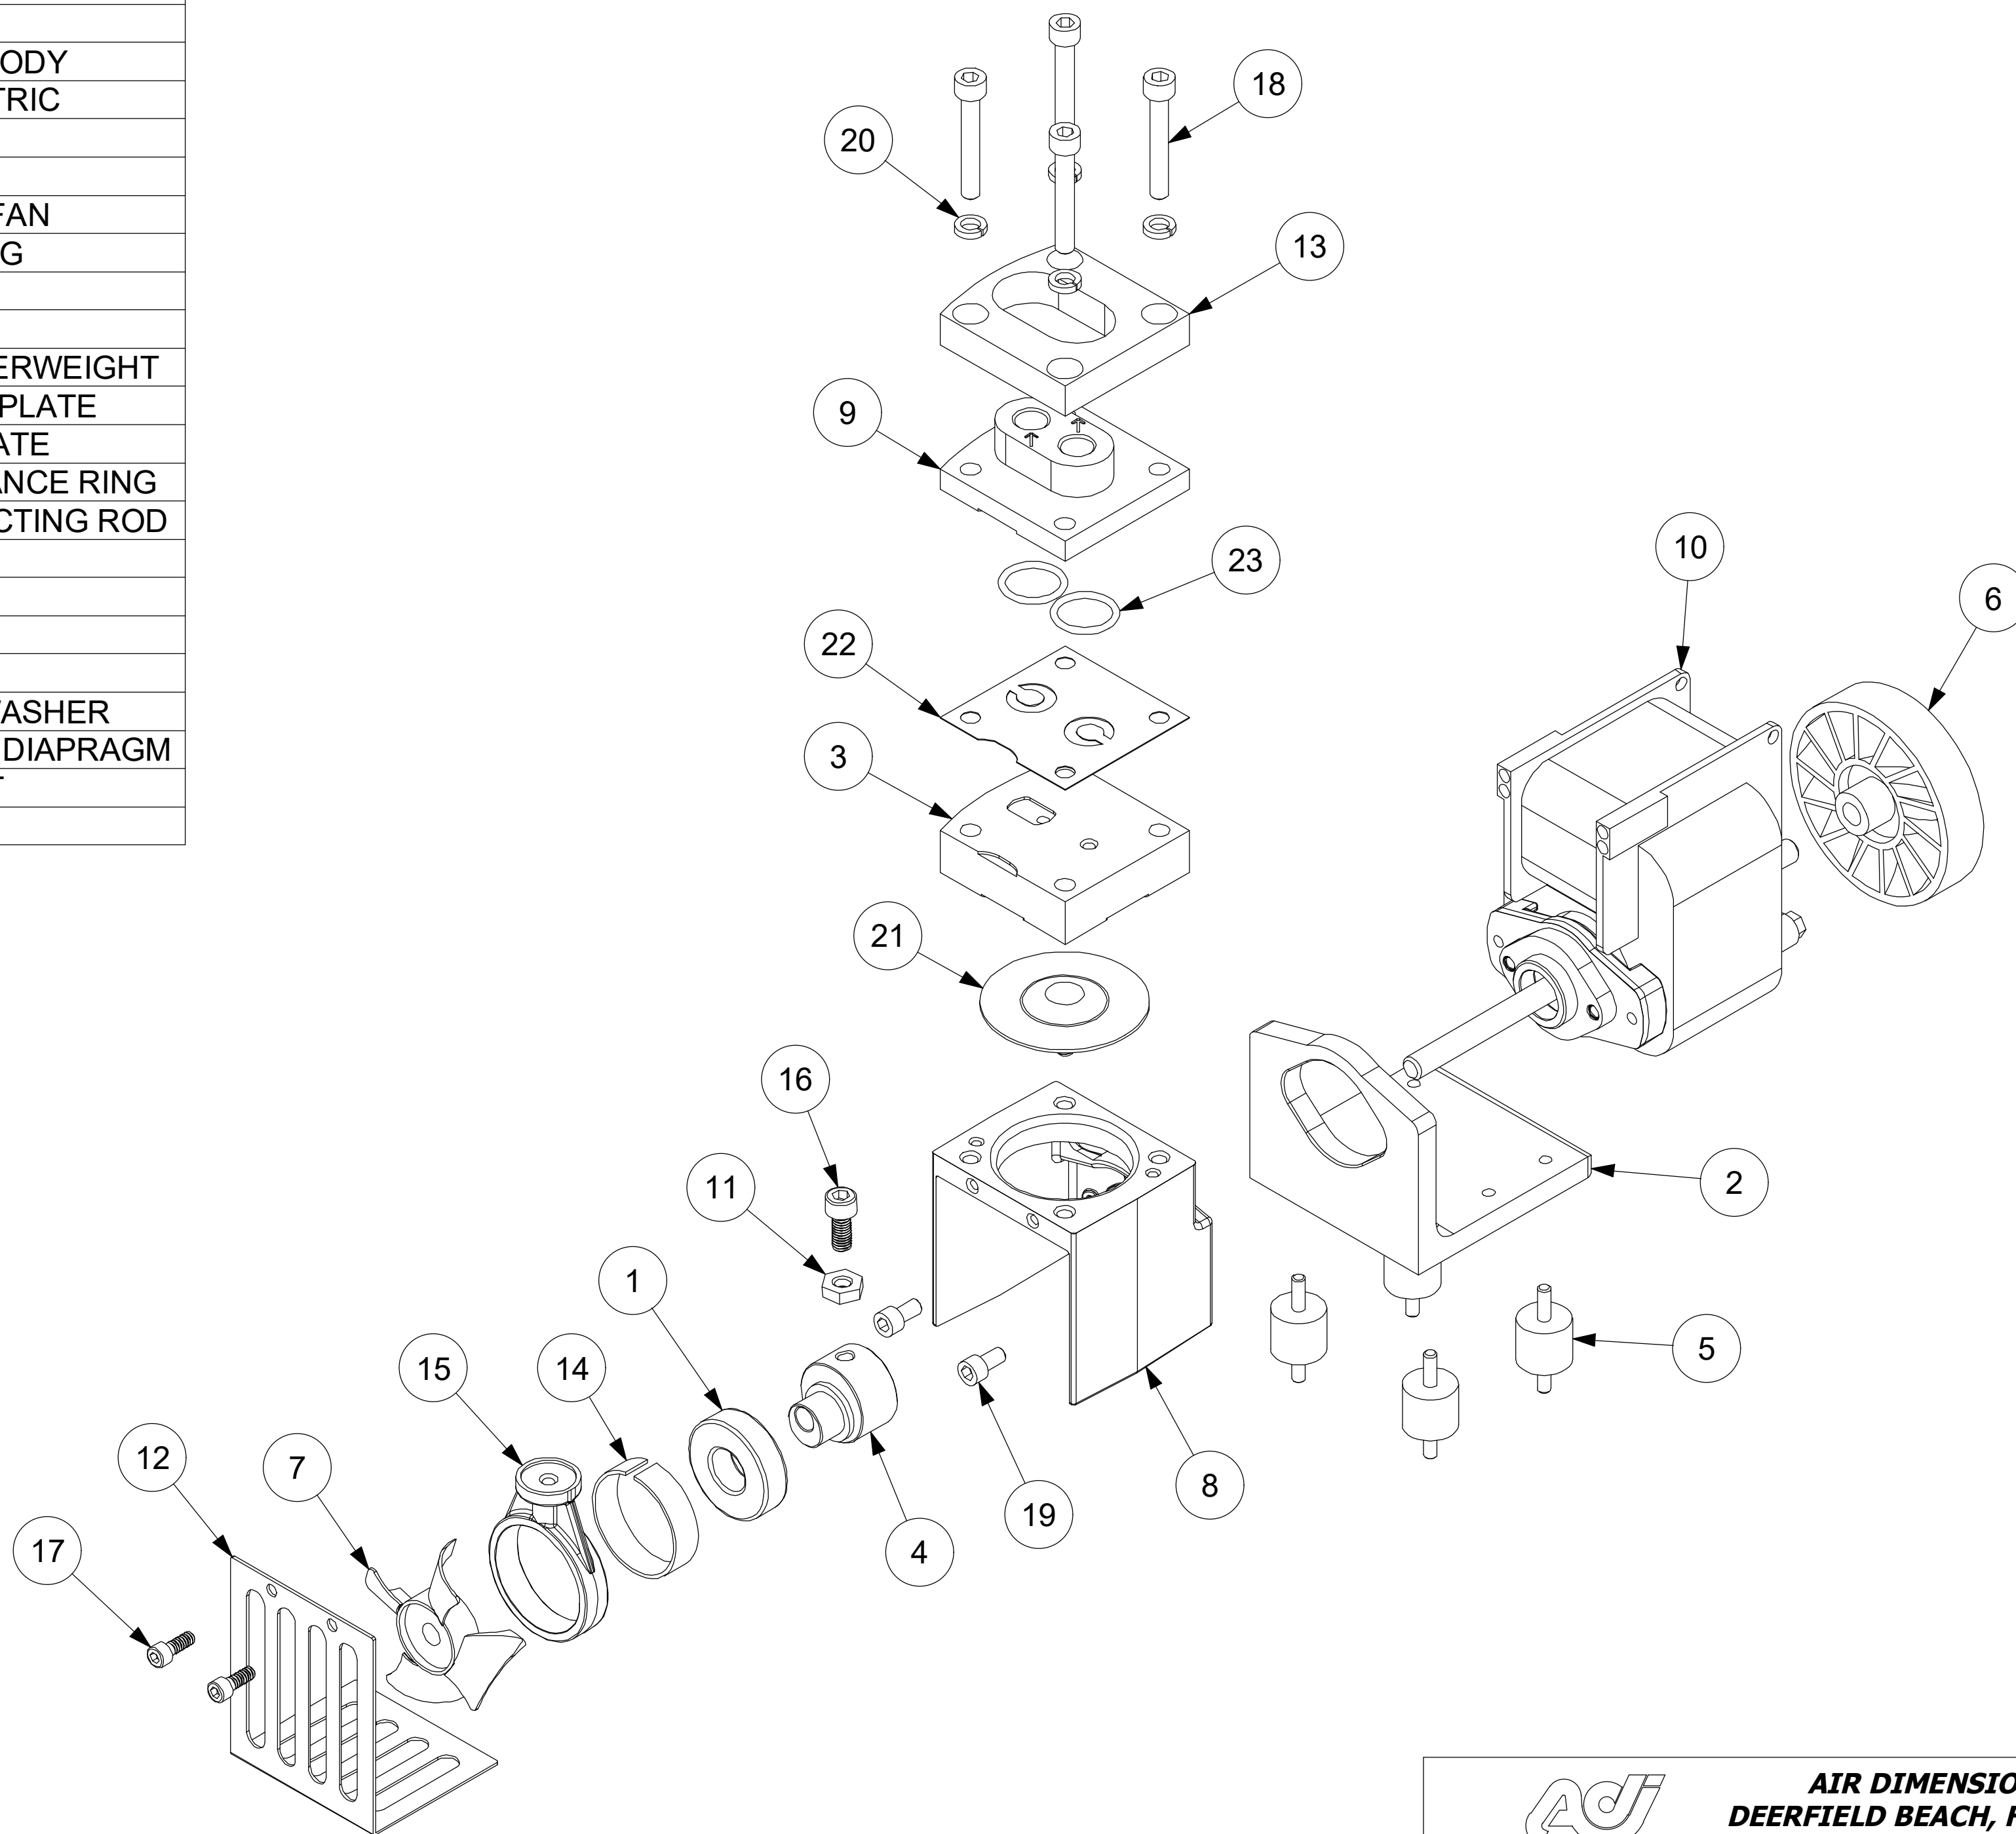

Parts List			
ITEM	QTY	PART #	DESCRIPTION
1	1	A02411	BEARING
2	1	A02441A	BASE
3	1	A02484	VALVEBODY
4	1	A05401	ECCENTRIC
5	4	A06401A	FOOT
6	1	A06403	FAN
7	1	A06444	WHITE FAN
8	1	A08461	HOUSING
9	1	A08484	HEAD
10	1	A13401	MOTOR
11	1	A14401	COUNTERWEIGHT
12	1	A16407	COVER PLATE
13	1	A16409	TOP PLATE
14	1	A18402	TOLERANCE RING
15	1	A18461	CONNECTING ROD
16	1	A19013	SCREW
17	2	A19021	SCREW
18	4	A19309	SCREW
19	2	A19419	SCREW
20	4	A23402	LOCK WASHER
21	1	*A04405	ENCAP. DIAPHRAGM
22	1	*A07482	GASKET
23	2	*A15402	O-RING

***RECOMMENDED SPARE PARTS KIT**

DIAPHRAGM KIT	
11418	ENCAPSULATED DIA.

INCLUDES ITEMS 21-23

MOTOR DESCRIPTION:
A13401 1/35HP 115/230V 50/60Hz 1Ph

		AIR DIMENSIONS INC. DEERFIELD BEACH, FL. USA 33442 WWW.AIRDIMENSIONS.COM	
DATE	1/11/2011	TITLE	B-Series Single Teflon Pump
APPROVED BY	FDM	DWG NO	Bxx1-TE-AC5
		MODEL #	Bxx1-TE-AC5
		SHEET 2 OF 2	

08/21 (2197)