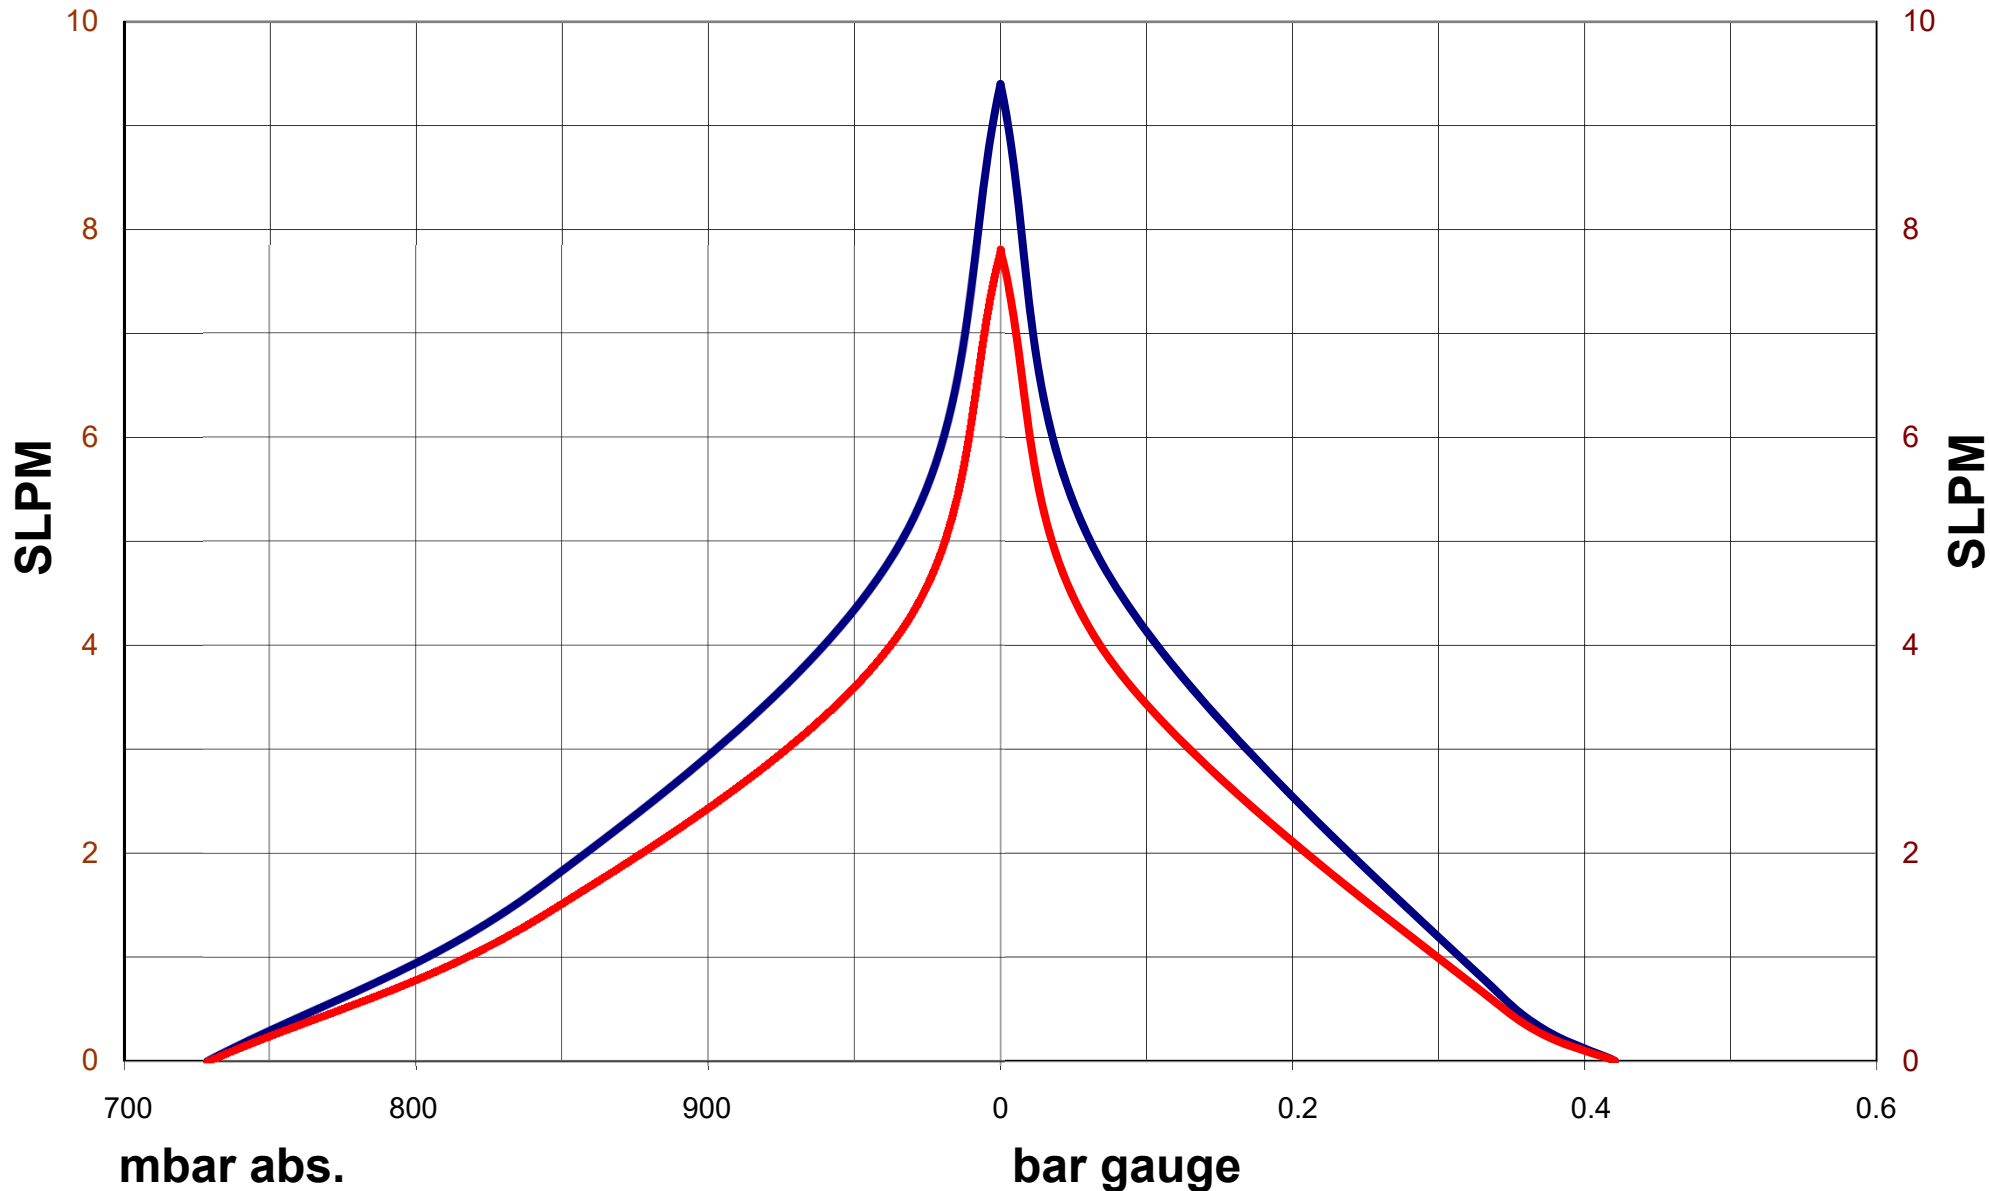

R-Series Dia-Vac - R061

Blue - 60 Hz
Red - 50 Hz

Max Pressure = 0.42 bar gauge
Max Vacuum = 729 mbar abs.
Max Flow = 9.4 SLPM

-Test results are averaged, and therefore should be considered approximate.
-These test results are for reference only, and are intended to help provide information to the user when determining which pump to buy. Actual pump performance will depend upon the users' applications.