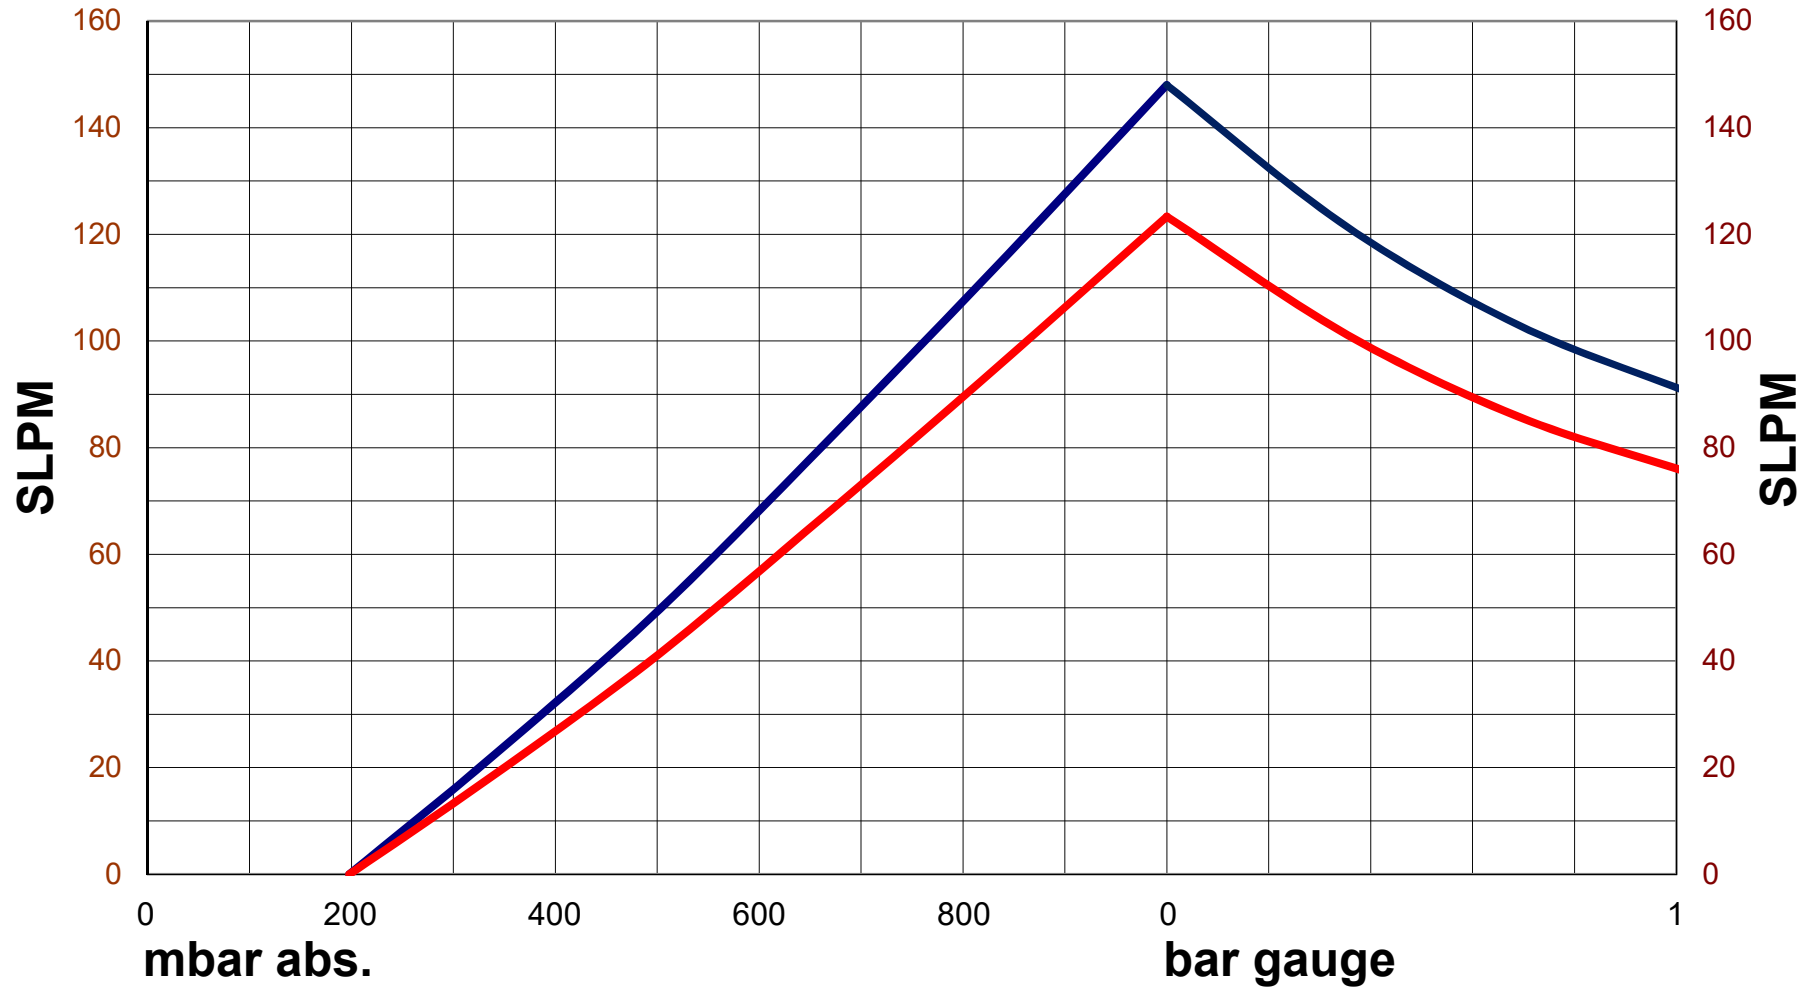

E-Series Dia-Vac

Blue - 60 Hz
Red - 50 Hz

Max Pressure = 1.03 bar gauge
Max Vacuum = 200 mbar abs.
Max Flow = 148 SLPM

-Test results are averaged, and therefore should be considered approximate.
-These test results are for reference only, and are intended to help provide information to the user when determining which pump to buy. Actual pump performance will depend upon the users' applications.