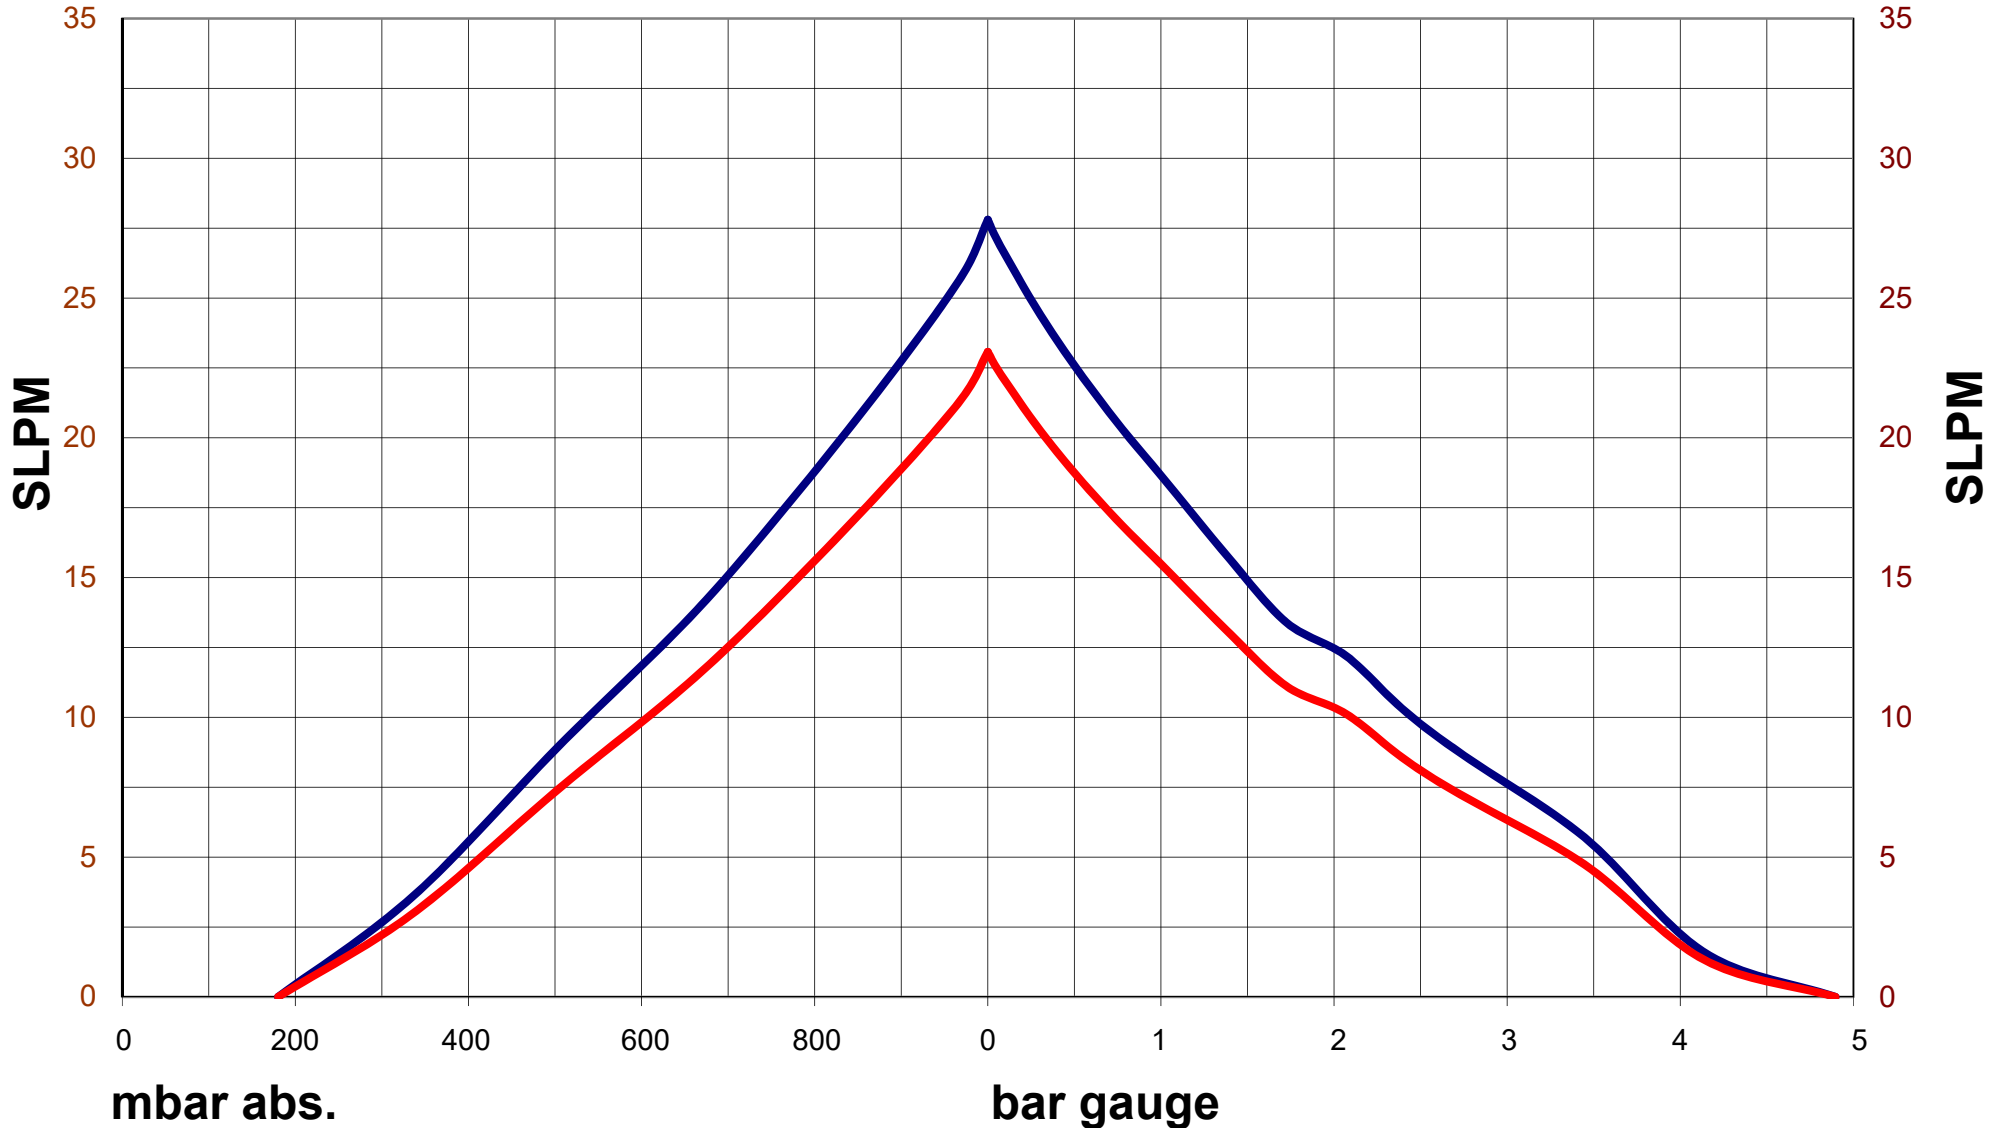

R-Series Dia-Vac - R251

Blue - 60 Hz
Red - 50 Hz

Max Pressure = 4.9 bar gauge
Max Vacuum = 180 mbar abs.
Max Flow = 27.8 SLPM

-Test results are averaged, and therefore should be considered approximate.
-These test results are for reference only, and are intended to help provide information to the user when determining which pump to buy. Actual pump performance will depend upon the users' applications.